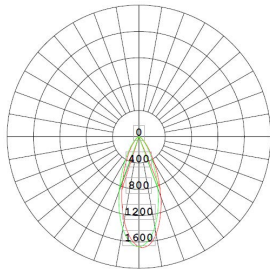

### Other Models:

- 10W | 650LM | WMC2-12V-UDL-MCT-BN
- 10W | 650LM | WMC2-12V-UDL-MCT-ORB

Phone: (877) 805-2252 | Fax: (877) 805-2252  
www.westgatemfg.com

**Photometrics:** WMC2-12V-DL-MCT

BUG Rating: B1-U1-G0

6W 5000K Area 20' x 20' Mounting Height: 9'

**Other Views:**

Oil-Rubbed-Bronze Finish:

Side View

Back View

Lens View

Brushed Nickel Finish:

Side View