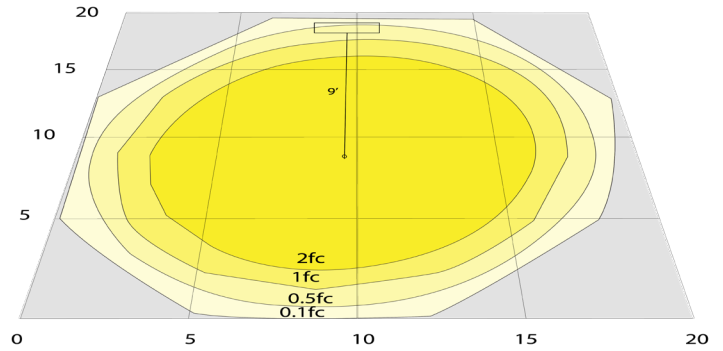

### Other Models:

- 10W | 650LM | WMC2-12V-UDL-MCT-BN
- 10W | 650LM | WMC2-12V-UDL-MCT-ORB

Phone: (877) 805-2252 | Fax: (877) 805-2252  
www.westgatemfg.com

**Photometrics:** WMC2-12V-DL-MCT

BUG Rating: B1-U1-G0

6W 5000K Area 20' x 20' Mounting Height: 9'

**Other Views:**

Oil-Rubbed-Bronze Finish:

Side View

Back View

Lens View

Brushed Nickel Finish:

Side View