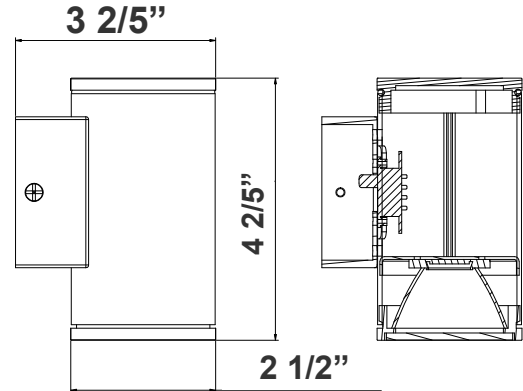

2 1/2"(W) x 4 2/5"(H) x 3 2/5"(D)

Ideal for general site lighting, walkways, and stairways, alleys, loading docks, doorway, pathway and parking areas

6W 5000K Area 20' x 20' Mounting Height: 9'

**Other Views:**

Oil-Rubbed-Bronze Finish:

Side View

Back View

Lens View

Brushed Nickel Finish:

Side View