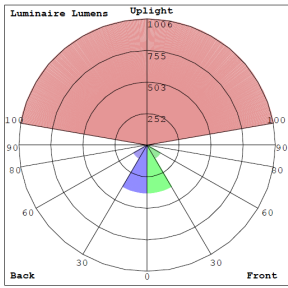

### Lighting:

- Dimming: TRIAC Dimming (Using Standard TRIAC LED Dimmers)
- Total Lumens: 330LM
- Color Temperatures: 3000K/4000K/5000K
- Multi CCT (Selectable Switch on the Back of the Bracket, Protected by Silicon Cover to be Waterproof)
- Color Rendering Index: CRI ≥ 80
- Rated life: 70,000 hrs
- Beam angle: 45°

### Other Models:

- 10W | 650LM | WMC2-12V-UDL-MCT-BN
- 10W | 650LM | WMC2-12V-UDL-MCT-ORB

Phone: (877) 805-2252 | Fax: (877) 805-2252  
www.westgatemfg.com

**Photometrics:** WMC2-12V-DL-MCT

BUG Rating: B1-U1-G0

6W 5000K Area 20' x 20' Mounting Height: 9'

**Other Views:**

Oil-Rubbed-Bronze Finish:

Side View

Back View

Lens View

Brushed Nickel Finish:

Side View