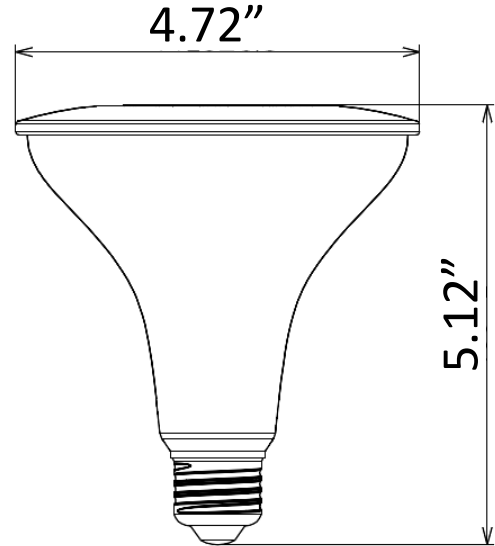

DIMENSIONS:

PAR38-13W-RGBW-WIFI

WG SMART APP COMPATIBLE RGBW PAR30

ELECTRICAL SPECIFICATIONS:

- Voltage: 120VAC
- Wattage: 13W
- Efficacy: 80LM/W

HOUSING SPECIFICATIONS:

- Aluminum housing
- Base: E26
- Lifespan: 25,000 hr.
- Operating temperature: -4°F~113°F

CERTIFICATIONS: UL, FCC

MODEL	WATTS	VOLTAGE	LUMENS	COLOR TEMP
PAR38-13W-RGBW-WIFI	13W	120VAC	1050 LM	RGBW

LIGHTING SPECIFICATIONS:

- Dimming: dimmable (Controlled by WG Smart App)
- Total lumens: 1050LM
- Color temperature: RGBW (Controlled by WG Smart App)
- CRI: 80