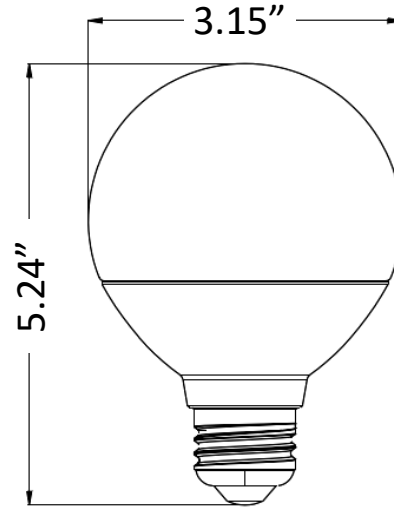

**DIMENSIONS:**

**G25-5W-RGBW-WIFI**

**WG SMART APP COMPATIBLE RGBW G25 LAMP**

**ELECTRICAL SPECIFICATIONS:**

- Voltage: 120VAC
- Wattage: 5W
- Efficacy: 90LM/W

**HOUSING SPECIFICATIONS:**

- Long life-reduced re-lamping cost
- Base: E26
- Lifespan: 25,000 hr.
- Operating temperature: -4°F~113°F