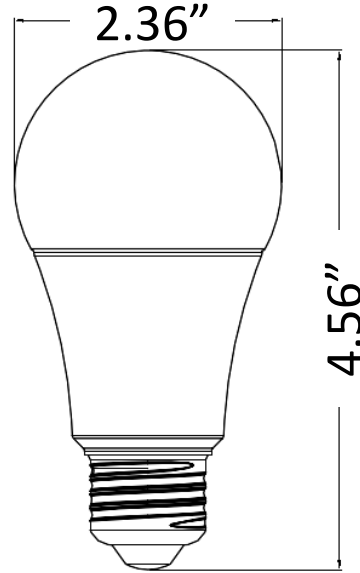

DIMENSIONS:

A19-9W-RGBW-WIFI

WG SMART APP COMPATIBLE RGBW A19 LAMP

ELECTRICAL SPECIFICATIONS:

- Voltage: 120VAC
- Wattage: 9W
- Efficacy: 88LM/W

HOUSING SPECIFICATIONS:

- Long life-reduced re-lamping cost
- Base: E26
- Lifespan: 25,000 hr.
- Operating temperature: -4°F~113°F