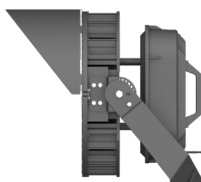

SFX SERIES OUTDOOR LIGHTING

SFX-G7-700-1000W-45D-50K
GENERATION 7 STADIUM LIGHT

Customer Name: _____

Project Name: _____

Note: _____

Type: _____

25 3/4"(H) x 21 3/4"(W) x 24 1/4"(D)

Ideal for Stadium lighting, Sports fields, parking lots, docks, railway and container yards, Architectural lighting, Industrial and commercial exterior lighting, trade shows, exhibitions.

Mechanical:

- Die-Cast Aluminum Housing with Powder Coat Finish (Black)
- Cord type: 3' SJTW 18/3 AWG Cable
- Half Shroud & U Mounting Bracket Included
- Effective Projected Area (EPA): 1.8 (sq. ft.)
- Operating Temperature: -40°F to 176°F
- IP Rating: IP65, Suitable for Wet Locations
- 7-year Warranty

Accessory:

Blank = No Option For Accessories
SFX-G7-SF = Slip Fitter Adapter

Accessory:

SFX-G7-SF

Other Model: SFX-G7-200-500W-45D-50K

Shown with shroud

Sidew View

Back View