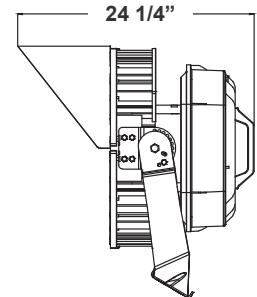

SFX SERIES OUTDOOR LIGHTING

SFX-G7-700-1000W-45D-50K
GENERATION 7 STADIUM LIGHT

Customer Name: _____

Project Name: _____

Note: _____

Type: _____

25 3/4"(H) x 21 3/4"(W) x 24 1/4"(D)

Ideal for Stadium lighting, Sports fields, parking lots, docks, railway and container yards, Architectural lighting, Industrial and commercial exterior lighting, trade shows, exhibitions.

Features

- Die-Cast Aluminum Housing with Powder Coat Finish (Black)
- 7-year Warranty
- 20KV Lightning Surge Protection

Technical Specifications

Electrical:

- Voltage: 120-277V AC 60Hz
- Wattage: 700W/800W/900W/1000W
- Power Factor: >0.90~0.97
- Efficacy: 150LPW

Mechanical:

- Die-Cast Aluminum Housing with Powder Coat Finish (Black)
- Cord type: 3' SJTW 18/3 AWG Cable
- Half Shroud & U Mounting Bracket Included
- Effective Projected Area (EPA): 1.8 (sq. ft.)
- Operating Temperature: -40°F to 176°F
- IP Rating: IP65, Suitable for Wet Locations
- 7-year Warranty