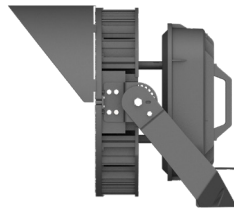

Photometrics: SFX-G7-700-1000W-45D-50K

Other Views:

Side View

Performance Table: SFX-G7-700-1000W-45D-50K

MODEL NO.	Wattage	Voltage	Lumens	Color Temp.	BUG Rating	LPW
SFX-G7-700-1000W-45D-50K	700W 800W 900W 1000W	120~277V	105000LM 120000LM 135000LM 150000LM	5000K	B5-U0-G4	150

Sample Ordering

Model	Style	Min. Watt	Max. Watt	Beam Angle	Color Temp.
SFX	G7	700	1000W	45D	50K

Accessory:

Blank = No Option For Accessories
SFX-G7-SF = Slip Fitter Adapter

Accessory:

Other Model: SFX-G7-200-500W-45D-50K