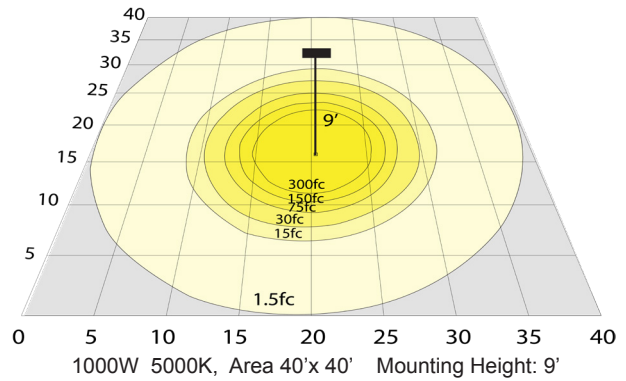

Lighting:

- 20KV Lightning Surge Protection
- Total lumens: 150000LM Max.
- Color Temperatures: 5000K
- Color Rendering Index: CRI ≥ 84
- Rated Life: 70,000 Hrs
- Beam Angle: 45°

Applications:

- Stadium lighting, Sports fields, parking lots, docks, railway and container yards, Architectural lighting, Industrial and commercial exterior lighting, trade shows, exhibitions.

- 500W | 75000LM | SFX-G7-200-500W-45D-50K

Photometrics: SFX-G7-700-1000W-45D-50K

BUG Rating: B5-U0-G4

Other Views:

Shown with shroud

Side View

Back View

Performance Table: SFX-G7-700-1000W-45D-50K

MODEL NO.	Wattage	Voltage	Lumens	Color Temp.	BUG Rating	LPW
SFX-G7-700-1000W-45D-50K	700W 800W 900W 1000W	120~277V	105000LM 120000LM 135000LM 150000LM	5000K	B5-U0-G4	150

Sample Ordering

Model	Style	Min. Watt	Max. Watt	Beam Angle	Color Temp.
SFX	G7	700	1000W	45D	50K