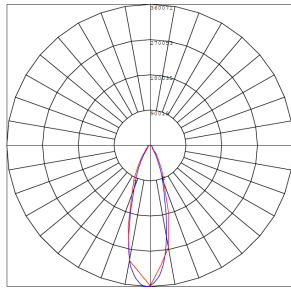

Lighting:

- 20KV Lightning Surge Protection
- Total lumens: 150000LM Max.
- Color Temperatures: 5000K
- Color Rendering Index: CRI ≥ 84
- Rated Life: 70,000 Hrs
- Beam Angle: 45°

Applications:

- Stadium lighting, Sports fields, parking lots, docks, railway and container yards, Architectural lighting, Industrial and commercial exterior lighting, trade shows, exhibitions.

- 500W | 75000LM | SFX-G7-200-500W-45D-50K

Photometrics: SFX-G7-700-1000W-45D-50K

BUG Rating: B5-U0-G4

Other Views:

Shown with shroud

Side View

Back View

Performance Table: SFX-G7-700-1000W-45D-50K