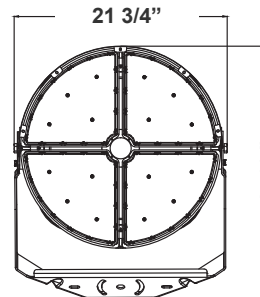

SFX SERIES OUTDOOR LIGHTING

SFX-G7-700-1000W-45D-50K
GENERATION 7 STADIUM LIGHT

Customer Name: _____

Project Name: _____

Note: _____

Type: _____

25 3/4"(H) x 21 3/4"(W) x 24 1/4"(D)

Ideal for Stadium lighting, Sports fields, parking lots, docks, railway and container yards, Architectural lighting, Industrial and commercial exterior lighting, trade shows, exhibitions.

Mechanical:

- Die-Cast Aluminum Housing with Powder Coat Finish (Black)
- Cord type: 3' SJTW 18/3 AWG Cable
- Half Shroud & U Mounting Bracket Included
- Effective Projected Area (EPA): 1.8 (sq. ft.)
- Operating Temperature: -40°F to 176°F
- IP Rating: IP65, Suitable for Wet Locations
- 7-year Warranty