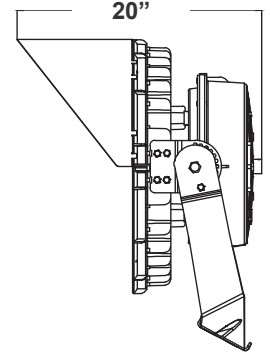

SFX SERIES OUTDOOR LIGHTING

SFX-G7-200-500W-45D-50K
GENERATION 7 STADIUM LIGHT

WESTGATE
THE FUTURE IS HERE...AND IT'S QUITE BRIGHT!

Customer Name: _____

Project Name: _____

Note: _____

Type: _____

25 3/4"(H) x 22"(W) x 20"(D)

Technical Specifications

Electrical:

- Voltage: 120-277V AC 60Hz
- Wattage: 500W
- Power Factor: >0.90~0.97
- Efficacy: 150LPW

Mechanical:

- Die-Cast Aluminum Housing with Powder Coat Finish (Black)
- Cord type: 3' SJTW 18/3 AWG Cable
- Half Shroud & U Mounting Bracket Included
- Effective Projected Area (EPA): 1.8 (sq. ft.)
- Operating Temperature: -40°F to 176°F
- IP Rating: IP65, Suitable for Wet Locations
- 7-year Warranty