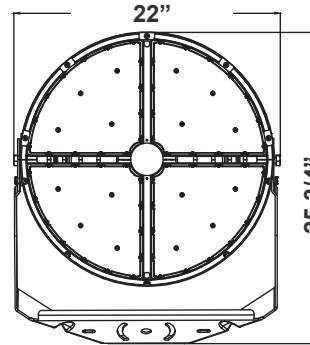

SFX SERIES OUTDOOR LIGHTING

SFX-G7-200-500W-45D-50K
GENERATION 7 STADIUM LIGHT

WESTGATE
THE FUTURE IS HERE...AND IT'S QUITE BRIGHT!

Customer Name: _____

Project Name: _____

Note: _____

Type: _____

25 3/4"(H) x 22"(W) x 20"(D)

Technical Specifications

Electrical:

- Voltage: 120-277V AC 60Hz
- Wattage: 500W
- Power Factor: >0.90~0.97
- Efficacy: 150LPW

Mechanical:

- Die-Cast Aluminum Housing with Powder Coat Finish (Black)
- Cord type: 3' SJTW 18/3 AWG Cable
- Half Shroud & U Mounting Bracket Included
- Effective Projected Area (EPA): 1.8 (sq. ft.)
- Operating Temperature: -40°F to 176°F
- IP Rating: IP65, Suitable for Wet Locations
- 7-year Warranty