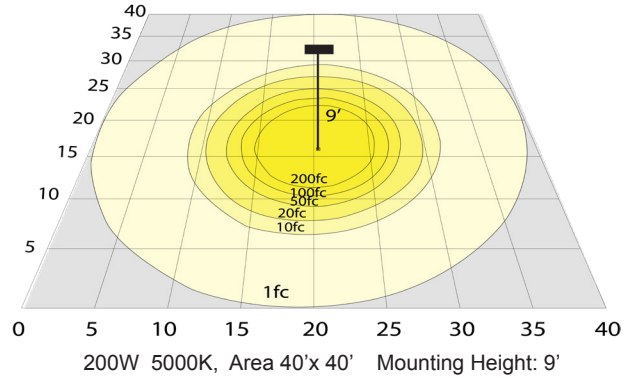

Lighting:

- 20KV Lightning Surge Protection
- Total lumens: 75000LM
- Color Temperatures: 5000K
- Color Rendering Index: CRI ≥ 70
- Rated Life: 70,000 Hrs
- Beam Angle: 45°

Applications:

- Stadium lighting, Sports fields, parking lots, docks, railway and container yards, Architectural lighting, Industrial and commercial exterior lighting, trade shows, exhibitions.

• 1000W | 150000LM | SFX-G7-700-1000W-45D-50K

Phone: (877) 805-2252 | Fax: (877) 805-2252
www.westgatemfg.com

WG-06242022

Photometrics: SFX-G7-200-500W-45D-50K

BUG Rating: B5-U4-G2

Other Views:

Shown with shroud

Side View

Back View

Performance Table: SFX-G7-200-500W-45D-50K

MODEL NO.	Wattage	Voltage	Lumens	Color Temp.	BUG Rating	LPW
SFX-G7-200-500W-45D-50K	200W 300W 400W 500W	120~277V	30000LM 45000LM 60000LM 75000LM	5000K	B5-U4-G2	150