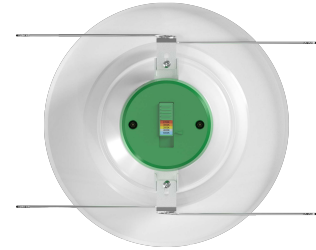

Back View

Performance Table: RDL6-BF-MCT5

MODEL NO.	Wattage	Voltage	Lumens	Color Temp.	BUG Rating	LPW
RDL6-BF-MCT5	15W	120V	1275LM	2700K/3000K/3500K/4000K/5000K	B1-U2-G0	85

Sample Ordering

Model Style Color Temp.
 - -

Accessories:

Blank = No Option For Accessories

- RDL6-BF-TRMB-BK = RDL6-BF SERIES COLOR TRIM, BAFFLE BLACK
- RDL6-BF-TRMB-BN = RDL6-BF SERIES COLOR TRIM, BAFFLE BRUSHED NICKEL
- RDL6-BF-TRMB-ORB = RDL6-BF SERIES COLOR TRIM, BAFFLE OIL-RUBBED BRONZE
- RDL6-BF-TRMB-WH = RDL6-BF SERIES COLOR TRIM, BAFFLE WHITE
- RDL6-BF-TRMS-BK = RDL6-BF SERIES COLOR TRIM, SMOOTH BLACK
- RDL6-BF-TRMS-BN = RDL6-BF SERIES COLOR TRIM, SMOOTH BRUSHED NICKEL
- RDL6-BF-TRMS-ORB = RDL6-BF SERIES COLOR TRIM, SMOOTH OIL-RUBBED BRONZE
- RDL6-BF-TRMS-WH = RDL6-BF SERIES COLOR TRIM, SMOOTH WHITE

Factory-Installed Option:

Blank = No Option For Accessories
OPT-EM-DL1EXT = EXTERNAL BATTERY BACKUP

ACCESSORY:

FACTORY-INSTALLED OPTION:

Example:

1. RDL6-BF-MCT5 (FOR RDL6 15W MCT5 FIXTURE 120V)
2. RDL6-BF-MCT5 OPT-EM-DL1EXT (FOR RDL6 15W MCT5 FIXTURE 120V) (EXTERNAL BATTERY BACKUP)