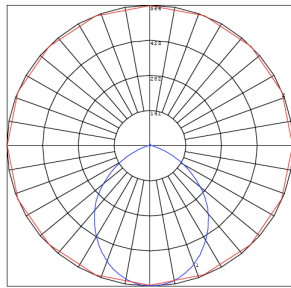

Other Models:

- 10W | 700LM | RDL4-BF-MCT5

Phone: (877) 805-2252 | Fax: (877) 805-2252
www.westgatemfg.com

WG-ZY-ZA-2Z

Photometrics: RDL6-BF-MCT5

BUG Rating: B1-U2-G0

Area 35'x 35' Mounting Height: 9'

Other Views: