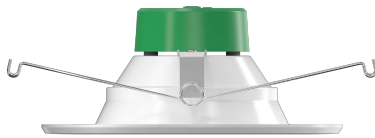

Other Models:

- 10W | 700LM | RDL4-BF-MCT5

Phone: (877) 805-2252 | Fax: (877) 805-2252
www.westgatemfg.com

WG-ZY-ZA-2Z

Photometrics: RDL6-BF-MCT5

BUG Rating: B1-U2-G0

Area 35'x 35' Mounting Height: 9'

Other Views: