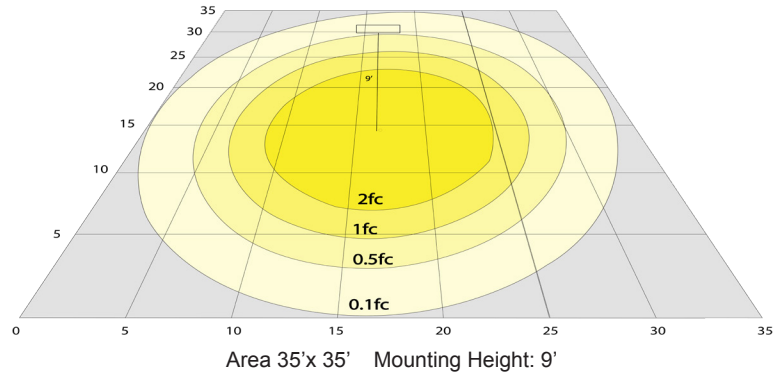

Other Models:

- 10W | 700LM | RDL4-BF-MCT5

Phone: (877) 805-2252 | Fax: (877) 805-2252
www.westgatemfg.com

WG-ZY-ZA-2Z

Photometrics: RDL6-BF-MCT5

BUG Rating: B1-U2-G0

Area 35'x 35' Mounting Height: 9'

Other Views: