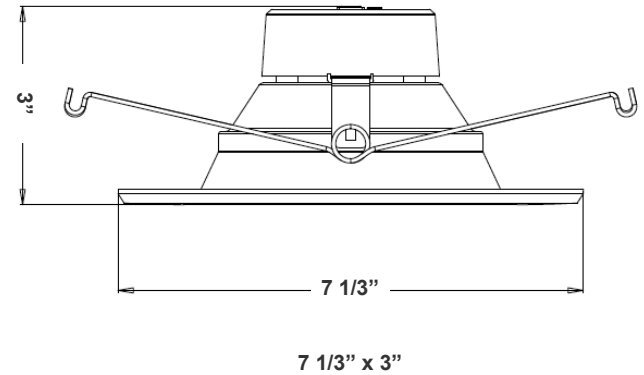

Customer Name: _____

Project Name: _____

Note: _____

Type: _____