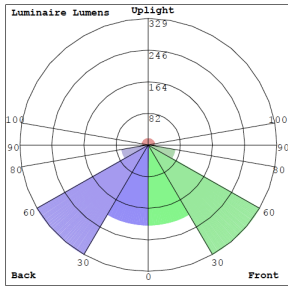

Other Models:

- 10W | 700LM | RDL4-BF-MCT5

Phone: (877) 805-2252 | Fax: (877) 805-2252
www.westgatemfg.com

WG-ZY-ZA-2Z

Photometrics: RDL6-BF-MCT5

BUG Rating: B1-U2-G0

Area 35'x 35' Mounting Height: 9'

Other Views:

Side View

Front View

Back View

Performance Table: RDL6-BF-MCT5

MODEL NO.	Wattage	Voltage	Lumens	Color Temp.	BUG Rating	LPW
RDL6-BF-MCT5	15W	120V	1275LM	2700K/3000K/3500K/4000K/5000K	B1-U2-G0	85

Sample Ordering