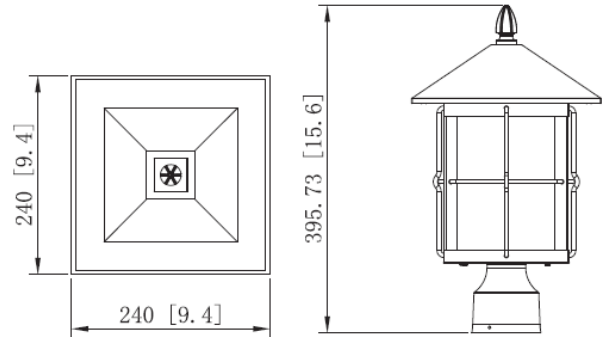

DIMENSIONS:

PML-MCT-BLK
LED POST MOUNT LANTERN

Ideal for indoor highlight lighting, small stadium and tracks, sign lighting

ELECTRICAL SPECIFICATIONS:

- Voltage: 120VAC
- Wattage: 12W
- Power Factor: 0.95
- Efficacy: 100LM/W

HOUSING SPECIFICATIONS:

- Housing: aluminum
- Finish: Black powder coated
- Operating Temp: -4°F to 104°F
- Lifespan: 50,000 hr.
- IP Rating: IP65, Suitable for Wet Locations

CERTIFICATIONS: ETL

MODEL	WATTS	VOLTAGE	LUMENS	COLOR TEMP
PLM-MCT-BLK	12W	120VAC	1200LM	MCT*