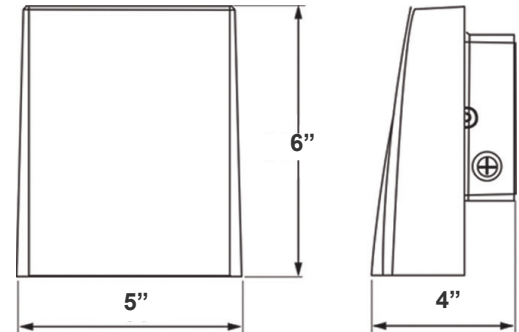

LWAX SERIES Outdoor Lighting

LWAX-SM-12W-30K
LWAX-SM-12W-40K
LWAX-SM-12W-50K

WESTGATE
THE FUTURE IS HERE...AND IT'S QUITE BRIGHT!

Customer Name: _____

Project Name: _____

Note: _____

Type: _____

5" (W) x 6" (H) x 4" (D)

Ideal for general site lighting, alleys, loading docks, doorway, pathway, and parking areas. Great for use with motion sensors or another instant on/off controls.

Features

- High Light Transmittance, Anti-UV and Fire Resistant PC Lens
- Four 1/2" Knockouts: 1 Top, 1 on Each Side, 1 Back
- Die-Cast Aluminum With Powder Coat Finish (Dark Bronze)
- 7-Year Warranty

Technical Specifications

Electrical:

- Voltage: 120-277VAC 60Hz
- Wattage: 12W
- Power Factor: >0.95
- Efficacy: 125 LPW

Mechanical:

- Die-Cast Aluminum With Powder Coat Finish
- High Light Transmittance, Anti-UV and Fire Resistant Shatterproof PC Lens
- Light Head Can Be Adjusted From 0° to 90°
- Can Be Installed Facing Up (As An Uplight)
- Full Cutoff, Dark Sky Compliant
- Four 1/2" Knockouts: 1 Top, 1 on Each Side, 1 Back
- Operating Temperature: -4°F -104°F
- Wet Location
- 7-Year Warranty
- IP65

Lighting:

- Dimming: 0~10V Dimmable
- The Type II Distribution is Used For Wide Walkways, On Ramps and Entrance Roadways, As Well As Other Long, Narrow Lighting
- Total Lumens: 1500LM
- Color Temperatures: 3000K/ 4000K/ 5000K
- Color Rendering Index: CRI ≥ 80
- Beam angle: 80° x 100°
- Rated life: 70,000 Hrs

Applications:

- General site Lighting
- Alleys
- Loading docks
- Doorways
- Pathways
- Parking areas

Other Models:

- 12W | 1500LM | LWAX-SM-12W-30K-WH
- 12W | 1500LM | LWAX-SM-12W-50K-WH
- 30W | 3900LM | LWAX-MD-30W-30K
- 30W | 3900LM | LWAX-MD-30W-40K
- 30W | 3900LM | LWAX-MD-30W-50K

Phone: (877) 805-2252 | Fax: (877) 805-2252
www.westgatemfg.com |