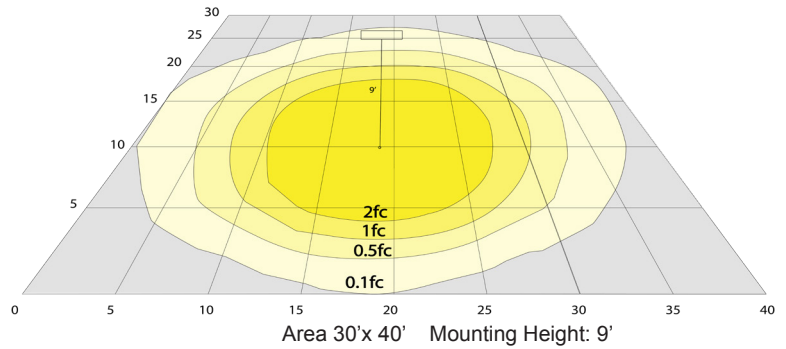

Phone: (877) 805-2252 | Fax: (877) 805-2252
www.westgatemfg.com |

Photometrics: LWAX-SM-12W

BUD Rating: B1-U2-G0

Other Views:

Side View

Front View

Back View

Performance Table: LWAX-SM-12W