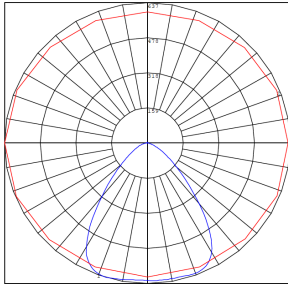

Phone: (877) 805-2252 | Fax: (877) 805-2252
www.westgatemfg.com |

Photometrics: LWAX-SM-12W

BUD Rating: B1-U2-G0

Other Views:

Side View

Front View

Back View

Performance Table: LWAX-SM-12W