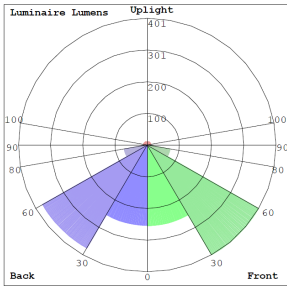

Photometrics: LWAX-SM-12W

BUD Rating: B1-U2-G0