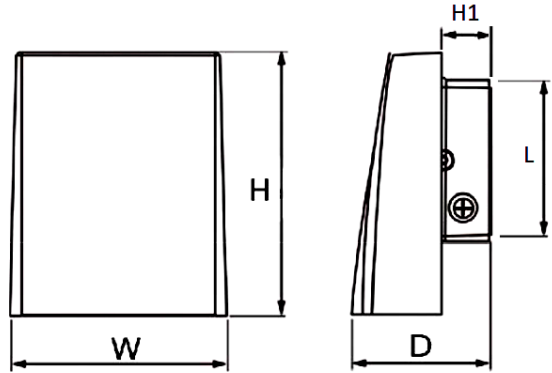

DIMENSIONS:

11"(W) x 13"(H) x 6.5"(D) x 3.25"(H1) x 9"(L)

LWA-120-WW
LWA-120-NW
LWA-120-CW

MODEL	WATTS	VOLTAGE	LUMENS	COLOR TEMP
LWA-120-CW	120W	120~277V AC	13700 LM	5000K
LWA-120-NW	120W	120~277V AC	13700 LM	4000K
LWA-120-WW	120W	120~277V AC	13700 LM	3000K

LED CUTOFF & ADJUSTABLE WALL PACK

Ideal for general site lighting, alleys, loading docks, doorway, pathway and parking areas. Great for use with motion sensors or other instant on/off controls.

ELECTRICAL SPECIFICATIONS: