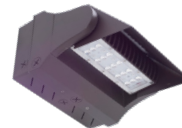

ACCESSORY:

LW360-SH1