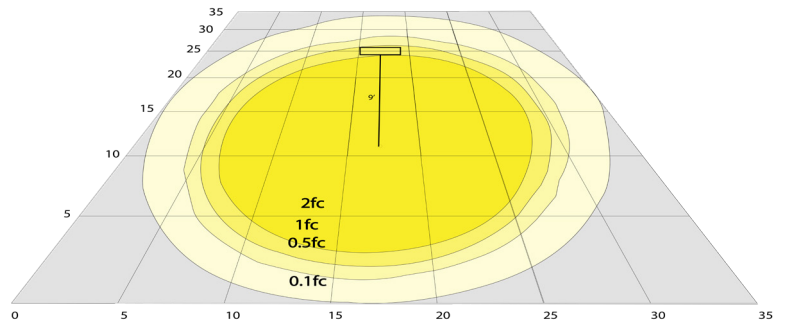

Area 35'x 35' Mounting Height: 9'

Other Views: