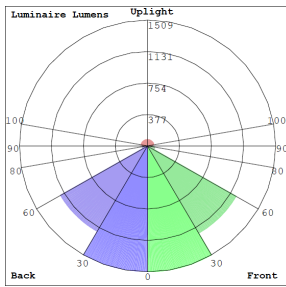

Photometrics: LW360-40W

BUG Rating: B3-U3-G1