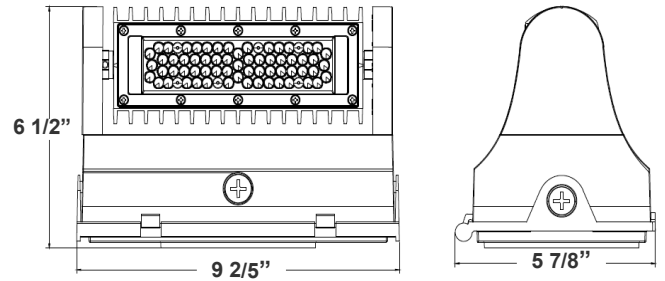

6 1/2"(H) x 9 2/5"(W) x 5 7/8"(L)

Ideal for general site lighting, alleys, loading docks, doorway, pathway, and parking areas.

## Features

- Three 1/2" Threaded Knockouts: 1 Bottom. 1 On Each Side
- Light Head rotates 350°
- Die-cast aluminum housing with powder coat finish (Dark Bronze or White)
- 7-Year Warranty