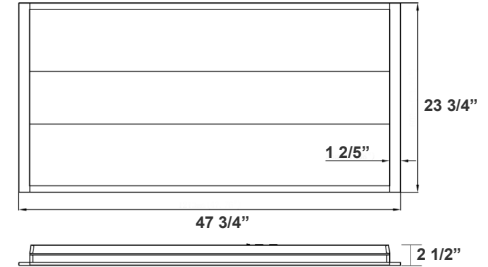

47 3/4"(L) x 23 3/4"(W) x 2 1/2"(H)

This Troffer Light is ideal for Hotels, Offices, Retail Outlets, Restaurants, Storage Rooms, Conference Rooms, Education Facilities, and more.