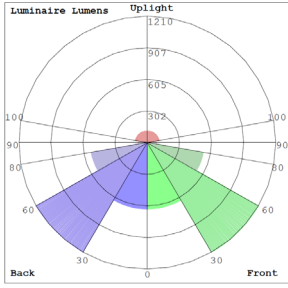

Photometrics: LTRS-2X4-MCTP

BUG Rating: B2-U3-G2