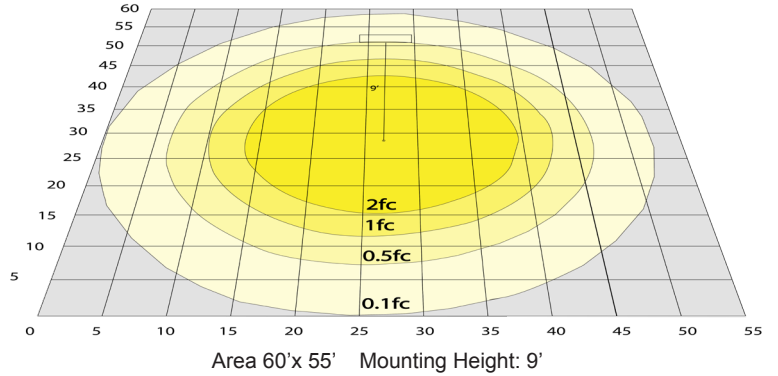

### Other Models:

- 40W | 5000LM | LTRS-1X4-MCTP
- 40W | 5000LM | LTRS-2X2-MCTP

## Other Views:

Side View

Front View

Back View