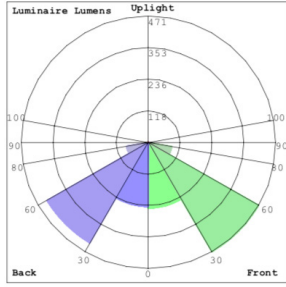

Photometrics: LF3-15W

TYPE II

BUD Rating: B1-U1-G0