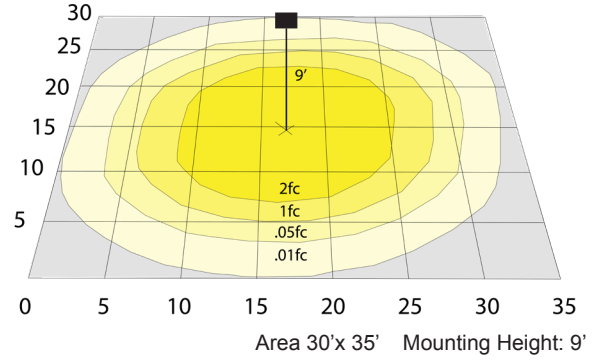

Other Views:

Performance Table: LF3-15W

MODEL NO.	Wattage	Voltage	Lumens	Color Temp.	BUG Rating	LPW
LF3-15WW	15W	120~277V	1700LM	3000K	B1-U1-G0	113
LF3-15NW	15W	120~277V	1700LM	4000K	B1-U1-G0	113
LF3-15CW	15W	120~277V	1700LM	5000K	B1-U1-G0	113

Sample Ordering

Model   Wattage   Color Temp.

LF3 - 15 -   - KN

WW = 3000K
NW = 4000K
CW = 5000K

Accessories Options

Blank = No Option For Accessories

WRC-3-BRZ = Weatherproof cover with three(3) 1/2" hubs

LA-90-BZ = Fixture mounting 90° elbow Attachment

Example:

- 1.LF3-15WW-KN (For LF3 15W 3000K fixture 120-277V)
- 2.LF3-15WW-KN (For LF3 15W 3000K fixture 120-277V)
- WRC-3-BRZ (Weatherproof cover with three(3) 1/2" hubs)

ACCESSORIES AND MOUNTING OPTIONS