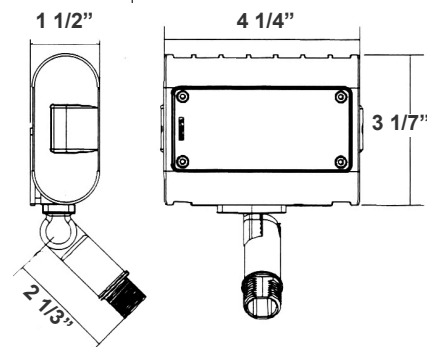

Customer Name: _____

Project Name: _____

Note: _____

Type: _____

4-1/4"(W) x 3-1/7"(H) x 1-1/2"(D) x 2-1/3"(K)

Features

- DLC Premium & LED High-Lumen Floor lights
- LF3 Flood Light Series With 1/2" Knuckle
- 70,000 Hours Rated Life
- 7-Year Warranty
- Optic Lens Type: II

Technical Specifications

Electrical:

- Voltage: 100-277VAC 50/60Hz
- Wattage: 15W
- Output voltage: 36-60VDC
- Power factor: >0.9
- Output Current: 0.25A
- Driver Efficiency: 88%

Lighting:

- LED: Lumileds Lexeon 3030 high flux LED
- Cord type: 13" #18 AWG stranded wires
- Total lumens: 1700LM
- Color temperature: 3000K/ 4000K/ 5000K
- Color rendering index: CRI ≥ 82
- Beam Angle: 120°x90°