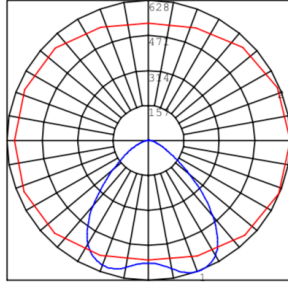

Photometrics: LF3-15W

TYPE II

BUD Rating: B1-U1-G0