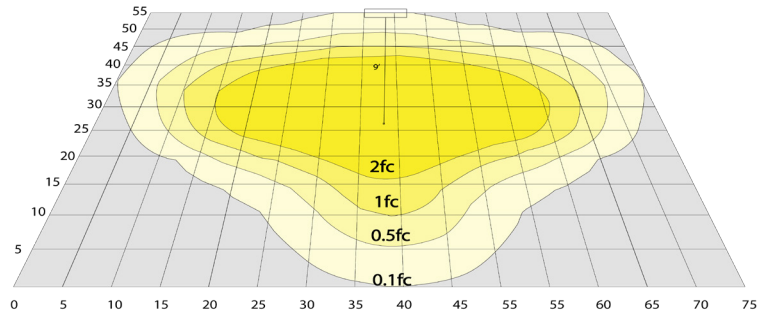

### Lighting:

- Multi CCT and Power: Selectable Switch Inside Of The Fixture
- Dimmable: 0~10V Dimming
- LED: SMD 3030
- Total Lumens: 9000LM Max.
- Color Temperature: 3000K/4000K/5000K
- Color Rendering index: >70
- Beam Angle: Type V (150° X 150°)
- Lifespan: 70000 Hrs.

BUD Rating: B1-U1-G0

20W 5000K, Area55'x 75' Mounting Height: 9'

**Other Views:**

Slip Fitter

Lens View

Top View

**Performance Table:** GPX-18-60W-MCTP-SF

| MODEL NO.          | Wattage                  | Voltage  | Lumens                               | Color Temp.             | BUG Rating | LPW |
|--------------------|--------------------------|----------|--------------------------------------|-------------------------|------------|-----|
| GPX-18-60W-MCTP-SF | 18W<br>30W<br>45W<br>60W | 120-277V | 2700LM<br>4500LM<br>6750LM<br>9000LM | 3000K<br>4000K<br>5000K | B1-U1-G0   | 150 |