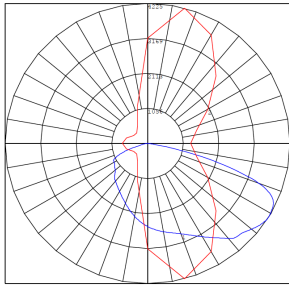

BUD Rating: B1-U1-G0

20W 5000K, Area55'x 75' Mounting Height: 9'

**Other Views:**

Slip Fitter

Lens View

Top View

**Performance Table:** GPX-18-60W-MCTP-SF

| MODEL NO.          | Wattage                  | Voltage  | Lumens                               | Color Temp.             | BUG Rating | LPW |
|--------------------|--------------------------|----------|--------------------------------------|-------------------------|------------|-----|
| GPX-18-60W-MCTP-SF | 18W<br>30W<br>45W<br>60W | 120-277V | 2700LM<br>4500LM<br>6750LM<br>9000LM | 3000K<br>4000K<br>5000K | B1-U1-G0   | 150 |