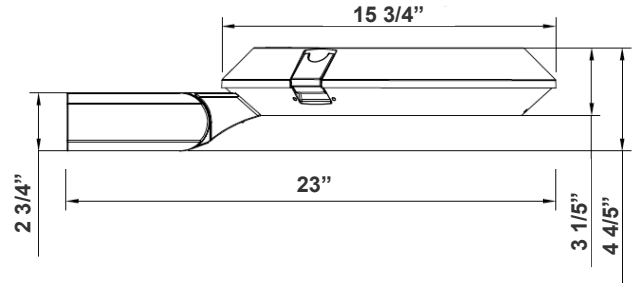

Customer Name: \_\_\_\_\_

Project Name: \_\_\_\_\_

Note: \_\_\_\_\_ | Type: \_\_\_\_\_

SLIP FITTER

**23" (W) X 4 4/5" (H)**  
**Inside Diameter: 2 3/4"**

Ideal for airports, auto dealerships, corporate offices, education, government, healthcare, industrial warehouses, municipal parking, gas stations, convenient stores, recreation and public venues, restaurants, hospitality, retail and grocery stores.