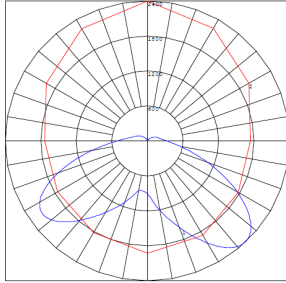

Phone: (877) 805-2252 | Fax: (877) 805-2252
www.westgatemfg.com

WG-06232022

Photometrics: GPC-60-100W-MCTP

BUD Rating: B3-U4-G3

100W 5000K, Area 65'x 70' Mounting Height: 9'

Other Views:

Lens View
Power & CCT Switches

Bottom View
Inside Diameter: 2-3/4"

Performance Table: GPC-60-100W-MCTP

MODEL NO.	Wattage	Voltage	Lumens	Color Temp.	BUG Rating	LPW
GPC-60-100W-MCTP	60W	120V	5400LM	3000K	B3-U4-G3	90
	80W		7200LM	4000K		
	100W		9000LM	5000K		