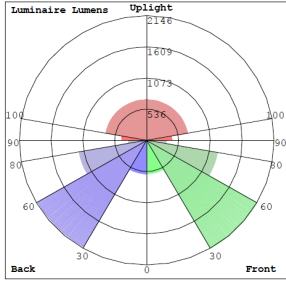

Lighting:

- Dimmable: 0~10V Dimming
- Multi CCT: Selectable CCTs Switch Located Under the Top Hat
- Total Lumens: 5400LM/7200LM/9000LM
- Color Temperature: 3000K/4000K/5000K
- Color Rendering Index: ≥ 70
- 70,000 Hours Rated Life

Phone: (877) 805-2252 | Fax: (877) 805-2252
www.westgatemfg.com

WG-06232022

Photometrics: GPC-60-100W-MCTP

BUD Rating: B3-U4-G3

100W 5000K, Area 65'x 70' Mounting Height: 9'

Other Views:

Lens View
Power & CCT Switches

Bottom View
Inside Diameter: 2-3/4"

Performance Table: GPC-60-100W-MCTP

MODEL NO.	Wattage	Voltage	Lumens	Color Temp.	BUG Rating	LPW
GPC-60-100W-MCTP	60W	120V	5400LM	3000K	B3-U4-G3	90
	80W		7200LM	4000K		
	100W		9000LM	5000K		