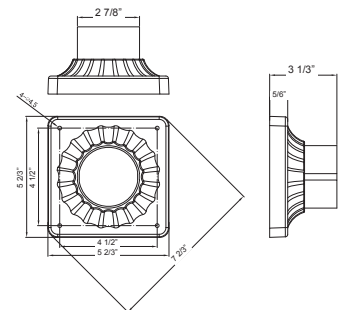

Phone: (877) 805-2252 | Fax: (877) 805-2252
www.westgatemfg.com

WG-06232022

Photometrics: GPC-60-100W-MCTP

BUD Rating: B3-U4-G3

100W 5000K, Area 65'x 70' Mounting Height: 9'

Other Views:

Lens View
Power & CCT Switches

Bottom View
Inside Diameter: 2-3/4"

Performance Table: GPC-60-100W-MCTP

MODEL NO.	Wattage	Voltage	Lumens	Color Temp.	BUG Rating	LPW
GPC-60-100W-MCTP	60W	120V	5400LM	3000K	B3-U4-G3	90
	80W		7200LM	4000K		
	100W		9000LM	5000K		

Sample Ordering

Model Min. Watt Max. Watt Color Temp.

GPC - 60 - 100W - MCTP

Accessories:

- Blank = No Option For Accessories
- GPC-GBF-KIT = ONE-SIDE FROSTED GLASS LENS KIT
- OPT-LF3-PCK = TWIST-LOCK PHOTOCELL ON TOP
- GPC-GSF-KIT = 4-SIDE FROSTED GLASS LENS KIT
- GPC-LENS-GLUE = SILICON GLUE FOR LENS INSTALLATION
- GPC-PCLC = CLEAR PC LENS - NEEDS PRO INSTALLATION
- GPC-PCLF = FROSTED PC LENS - NEEDS PRO INSTALLATION
- GPC-SH = GPC HOUSE-SIDE GLARE SHIELD
- PML-BASE-BK = DECORATIVE PIER MOUNT BASE FOR POST TOP LIGHTS - BLACK

ACCESSORIES:

GPC-PCLF
Shown with Frosted Lens

OPT-LF3-PCK
Twist-Lock PhotoCell on Top

GPC-SH
Shown with Shield

PML-BASE-BK
DECORATIVE PIER MOUNT BASE FOR
POST TOP LIGHTS -BLACK

5 2/3"(H) X 5 2/3"(W) X 3 1/3"(D)