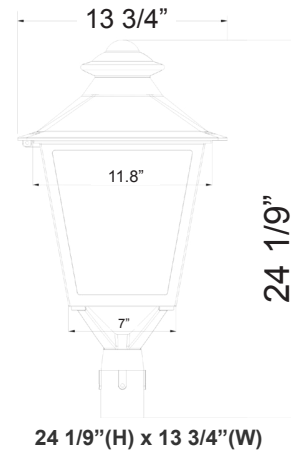

Customer Name: _____

Project Name: _____

Note: _____

Type: _____