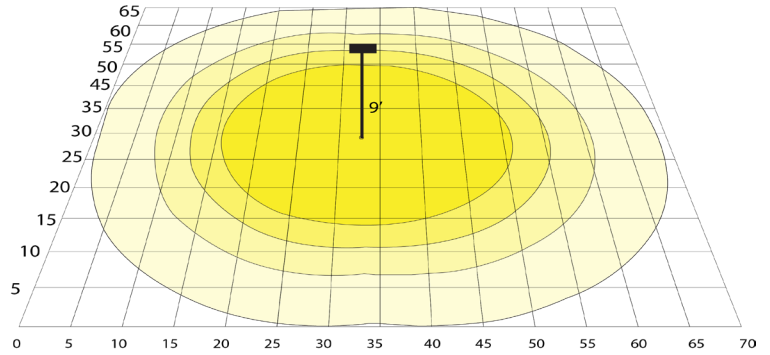

Phone: (877) 805-2252 | Fax: (877) 805-2252
www.westgatemfg.com

WG-06232022

Photometrics: GPC-60-100W-MCTP

BUD Rating: B3-U4-G3

100W 5000K, Area 65'x 70' Mounting Height: 9'

Other Views:

Lens View
Power & CCT Switches

Bottom View
Inside Diameter: 2-3/4"

Performance Table: GPC-60-100W-MCTP

MODEL NO.	Wattage	Voltage	Lumens	Color Temp.	BUG Rating	LPW
GPC-60-100W-MCTP	60W	120V	5400LM	3000K	B3-U4-G3	90
	80W		7200LM	4000K		
	100W		9000LM	5000K		