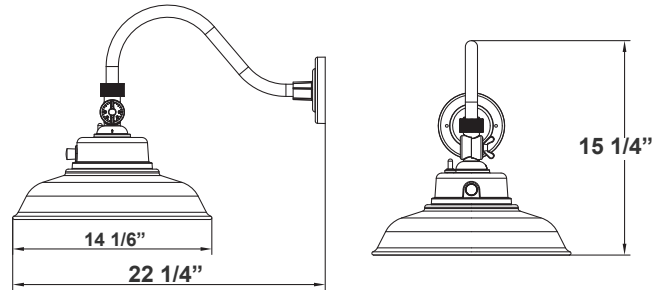

GNB SERIES Outdoor Lighting

GNB-40W-MCT-BR-P
LED GOOSENECK BARN LIGHT

WESTGATE
THE FUTURE IS HERE...AND IT'S QUITE BRIGHT!

Customer Name: _____

Project Name: _____

Note: _____

Type: _____

14 1/6"(W) x 15 1/4"(H) x 22 1/4" (D)

Technical Specifications

Electrical:

- Voltage: 120-277V AC 60Hz
- Wattage: 40W
- Power Factor: >0.90
- Efficacy: 120 LPW
- THD: <20%

Mechanical:

- Die-Cast ADC12 Aluminum Alloy, Outdoor Powder Coated
- Lens: High light Transmittance PC, Anti-UV and Fire Resistant
- DC Bottom Photocell Included
- Operating Temperature: -40°F to 104°F
- IP54, Wet Location
- 7-Year Warranty