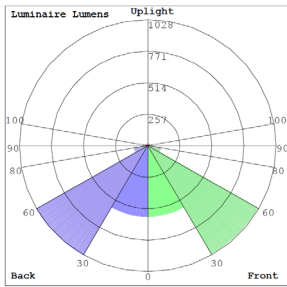

Photometrics: GNB-40W-MCT-BR-P

BUG Rating: B2-U2-G1