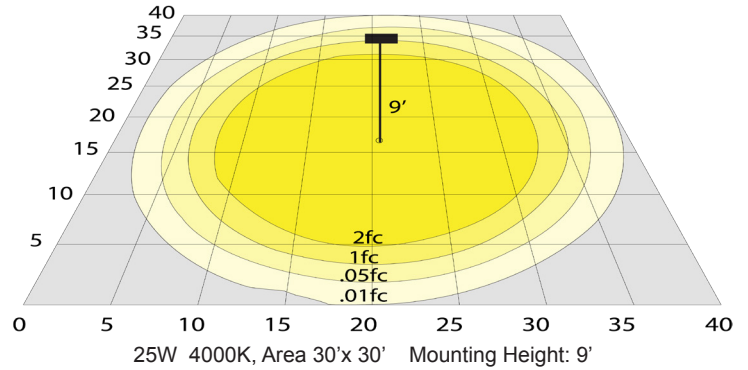

Lighting:

- Multi CCT, Switch is on bottom of Fixture
- Dimming: 0-10V Dimming
- Total Lumens: 4800LM
- Color Temperatures: 3000K/4000K/5000K
- Color Rendering Index: CRI ≥ 70
- Beam Angle: 103.5°
- Rated life: 70,000 Hrs

WG-07192022

Photometrics: GNB-40W-MCT-BR-P

BUG Rating: B2-U2-G1

Other Views:

Side View

Lens View

Back View

Performance Table: GNB-40W-MCT-BR-P