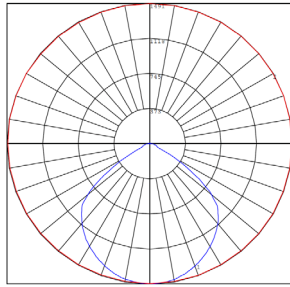

WG-07192022

Photometrics: GNB-40W-MCT-BR-P

BUG Rating: B2-U2-G1

Other Views:

Side View

Lens View

Back View

Performance Table: GNB-40W-MCT-BR-P