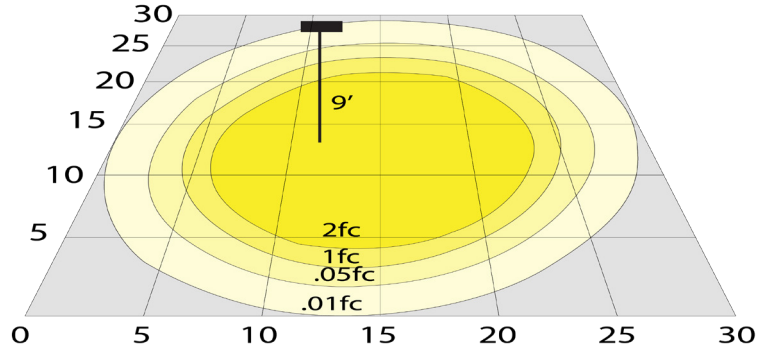

Lighting:

- MCTP: Multi CCP and Power switches on the back of the fixture
- Lens Type: Plaid Tempered Glass + Aluminum Reflectors
- Total Lumens: 3600LM
- Color Temperatures: 3000K/4000K/5000K
- Color Rendering Index: CRI ≥ 80
- Beam Angle: 60°
- Lifespan: 70,000 Hrs.

Photometrics: FLDX-LG-10-30W-MCTP-BR

BUG Rating: B2-U0-G0

30W 3000K, Area 30'x 30' Mounting Height: 9'

Other Views:

Side View

Front View

Back View

Performance Table: FLDX-LG-10-30W-MCTP-BR