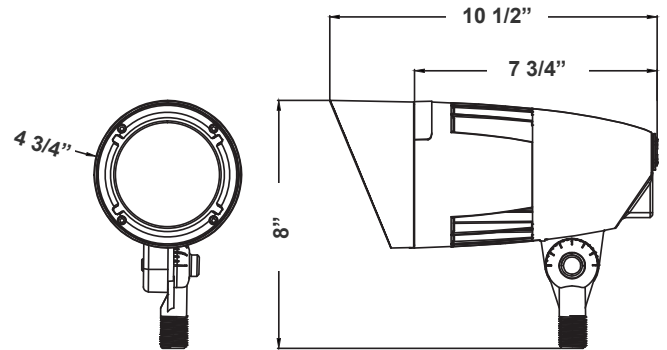

FLDX SERIES OUTDOOR LIGHTING

FLDX-LG-10-30W-MCTP-BR
X-GEN BULLET FLOOD LIGHTS

Customer Name: _____
Project Name: _____
Note: _____ | Type: _____

8" (H) x 10 1/2" (W) x 4 3/4" (D)

Ideal for general site lighting, alleys, loading docks, doorway, pathway, and parking areas. Great for use with motion sensors and another instant on/off controls.

Technical Specifications

Electrical:

- Voltage: 120-277V
- Power Factor: >0.9
- Wattage: 10W/20W/30W
- Efficacy: 120 LPW

Mechanical:

- Die-cast Aluminum Housing with Powder Coat Finish (Dark Bronze)
- Cord type: 18" SJTW 18/3 AWG cable
- 1/2" Threaded Knuckle Stem
- Operating Temperature: -40°F to 104°F
- IP Rating: IP65
- Suitable for Wet Locations
- 7-Year Warranty