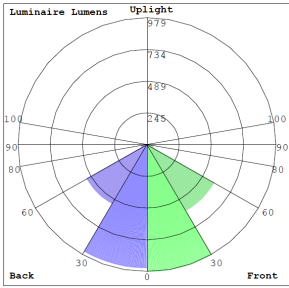

Lighting:

- MCTP: Multi CCP and Power switches on the back of the fixture
- Lens Type: Plaid Tempered Glass + Aluminum Reflectors
- Total Lumens: 3600LM
- Color Temperatures: 3000K/4000K/5000K
- Color Rendering Index: CRI ≥ 80
- Beam Angle: 60°
- Lifespan: 70,000 Hrs.

Photometrics: FLDX-LG-10-30W-MCTP-BR

BUG Rating: B2-U0-G0

30W 3000K, Area 30'x 30' Mounting Height: 9'

Other Views:

Side View

Front View

Back View

Performance Table: FLDX-LG-10-30W-MCTP-BR