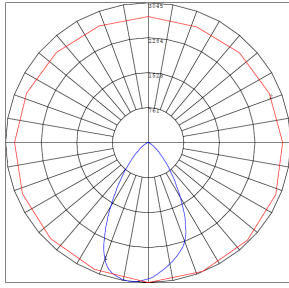

Lighting:

- MCTP: Multi CCP and Power switches on the back of the fixture
- Lens Type: Plaid Tempered Glass + Aluminum Reflectors
- Total Lumens: 3600LM
- Color Temperatures: 3000K/4000K/5000K
- Color Rendering Index: CRI ≥ 80
- Beam Angle: 60°
- Lifespan: 70,000 Hrs.

Photometrics: FLDX-LG-10-30W-MCTP-BR

BUG Rating: B2-U0-G0

30W 3000K, Area 30'x 30' Mounting Height: 9'

Other Views:

Side View

Front View

Back View

Performance Table: FLDX-LG-10-30W-MCTP-BR