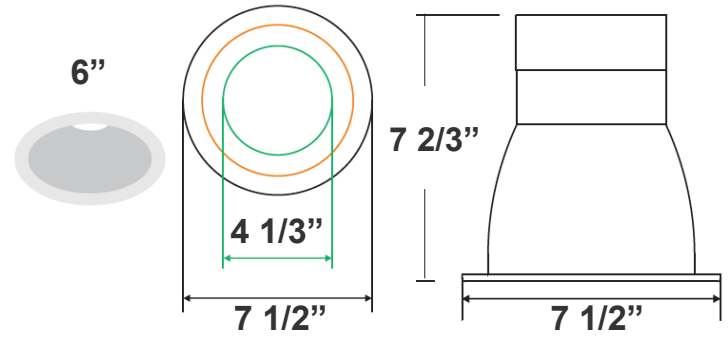

Customer Name: _____

Project Name: _____

Note: _____ Type: _____

Ideal for hotel, offices, retail outlets, restaurant, parking garages, conference room, education facilities and more.

7 2/3"(H) X 7 1/2" (W)
Mounting Diameters: 6" - 6.7"