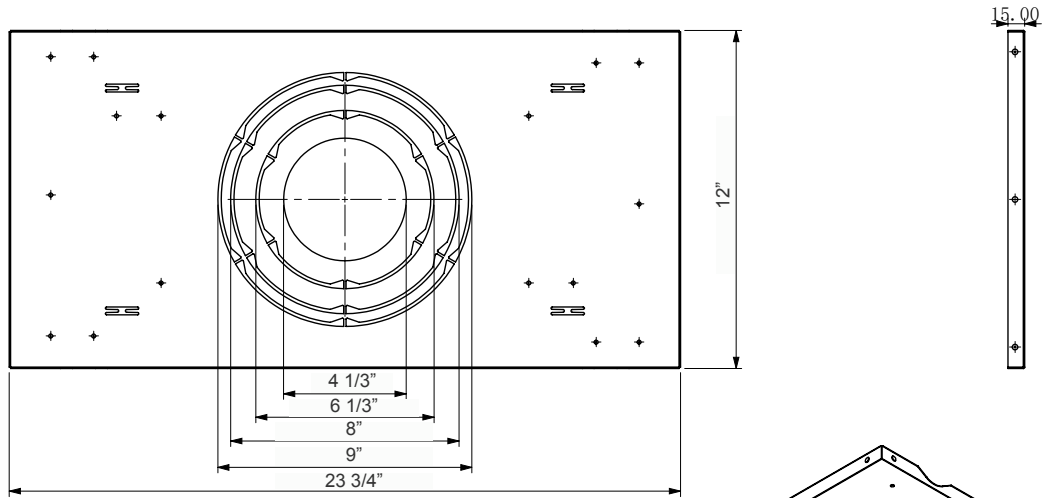

CRLE-RI-TBAR-UNV: