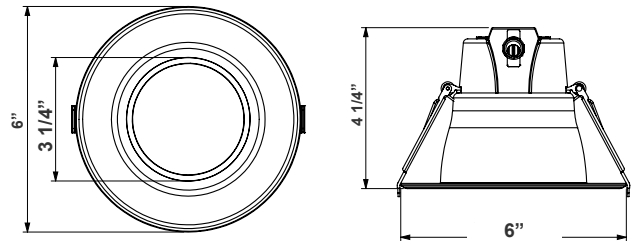

6"(W) x 4 1/4"(H)

LED DOWNLIGHTS (SMOOTH TRIM) - 4" ROUND Ideal for New As Well As Old Residential And Commercial Constructions.

Features

- 4" Smooth Recessed Trim
- Multi CCT (Selectable Switch on the Back of the driver)
- Isolated Driver for Improved Thermal Management
- 5-Year Warranty
- Spun Aluminum with White Powder Coat Finish

Technical Specifications

Electrical:

- Voltage: 120-277V AC
- Output Voltage: 36VDC
- Power Factor: >0.90
- Wattage: 5W/7W/12W
- Efficacy: 100LM/W
- Total Harmonic Distortion: ≤15 %

Mechanical:

- 2FT Flex Whip With Push-in Connector
- 16" Earthquake Safety Cable Incl.
- Mounting Options: Recessed
- Temperature Rating: Designed To Operate in Temperatures 113°F
- No IC-Rated
- Suitable For Damp Locations
- 5-Year Warranty