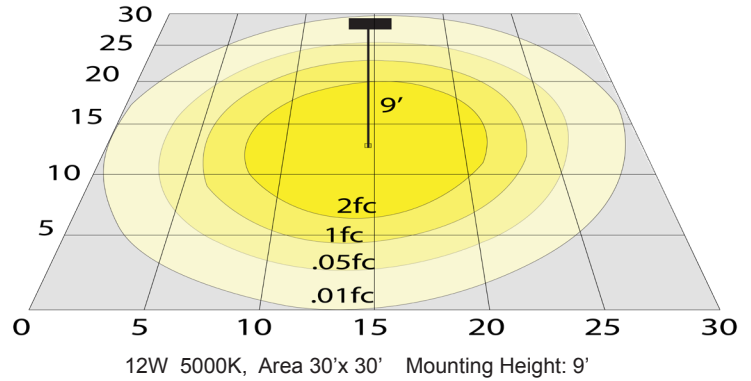

Other Models:

- 18W | 1800LM | CRLE6-7-18W-MCTP-WH

Photometrics: CRLE4-5-12W-MCTP-WH

BUG Rating: B1-U1-G0

Other Views:

Side View

Front View

Back View