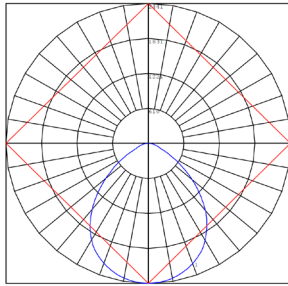

Other Models:

- 18W | 1800LM | CRLE6-7-18W-MCTP-WH

Photometrics: CRLE4-5-12W-MCTP-WH

BUG Rating: B1-U1-G0

Other Views:

Side View

Front View

Back View