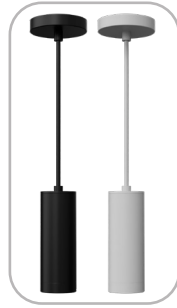

CMC SERIES COMMERCIAL INDOOR LIGHTING

CMC3-MCTP-DD-WH
CMC3-MCTP-DD-BK

MCTP Multi Color Temperature & Multi Power/Wattage (Selectable)

Shown With
Suspension cable

Avail Finish:

Customer Name: _____

Project Name: _____

Note: _____

Type: _____

9 3/4"(H) X 3 1/7"(W) X 3" (D)

3" Cylinder, Pendant & Ceiling Cylinder Light, Aluminum Cylinder, White Aluminum Housing, Clear Glass Lens

Features

- Multi CCT: Selectable Multi-CCT & Power Switches On The Back of The Fixtur (Dual Function)
- Triac Dimmable At 120V & 0-10V Dimming At 120-277V
- 5-Year Warranty
- Aluminum Base and Polycarbonate (PC) Lens

Technical Specification

Electrical:

- Voltage: 120-277V
- Power Factor: >0.90
- THD: <20%
- Wattage: 5W/ 7W/ 9W
- Efficacy: 75 LP

Mechanical:

- Aluminum Housing & Glass Lens
- Suspension Cable & Canopy Set Accessories Avail.
- Universal Swivel W/ Rod Kit Accessories Avail. Ambient Operating Temperature: -13°F to 113°F
- IP Rating: IP40 Suitable For Damp Locations
- 5-Year Warranty