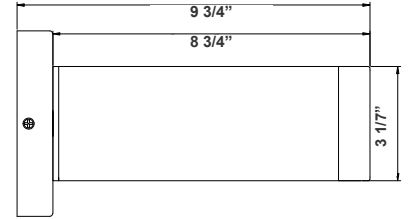

Note: _____

Type: _____

9 3/4"(H) X 3 1/7"(W) X 3" (D)

3" Cylinder, Pendant & Ceiling Cylinder Light, Aluminum Cylinder, White Aluminum Housing, Clear Glass Lens

Features

- Multi CCT: Selectable Multi-CCT & Power Switches On The Back of The Fixtur (Dual Function)
- Triac Dimmable At 120V & 0-10V Dimming At 120-277V
- 5-Year Warranty
- Aluminum Base and Polycarbonate (PC) Lens

Technical Specification

Electrical:

- Voltage: 120-277V
- Power Factor: >0.90
- THD: <20%
- Wattage: 5W/ 7W/ 9W
- Efficacy: 75 LP

Mechanical:

- Aluminum Housing & Glass Lens
- Suspension Cable & Canopy Set Accessories Avail.
- Universal Swivel W/ Rod Kit Accessories Avail. Ambient Operating Temperature: -13°F to 113°F
- IP Rating: IP40 Suitable For Damp Locations
- 5-Year Warranty