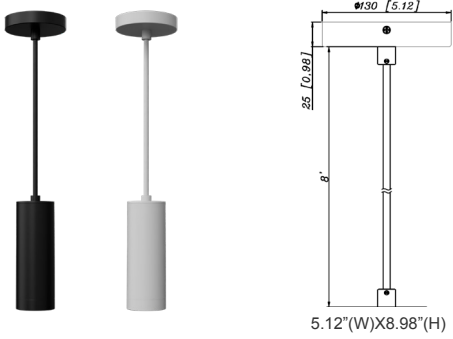

ACCESSORIES:

CMC3-MCTP-DD-BK+CMC-CS-8FT-BK
CMC3-MCTP-DD-WH+CMC-CS-8FT-WH