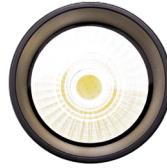

Note: _____

Type: _____

9 3/4"(H) X 3 1/7"(W) X 3" (D)

3" Cylinder, Pendant & Ceiling Cylinder Light, Aluminum Cylinder, White Aluminum Housing, Clear Glass Lens

Features

- Multi CCT: Selectable Multi-CCT & Power Switches On The Back of The Fixtur (Dual Function)
- Triac Dimmable At 120V & 0-10V Dimming At 120-277V
- 5-Year Warranty
- Aluminum Base and Polycarbonate (PC) Lens

Applications:

- 3" Cylinder, Pendant & Ceiling Cylinder Light, Aluminum Cylinder, White Aluminum Housing, Clear Glass Lens

Other Models:

- 6W | 450LM | CMC2-MCT-DT-WH
- 6W | 450LM | CMC2L-MCT-DT-WH
- 15W | 1125LM | CMC4-MCTP-DD-WH
- 75W | 2625LM | CMC6-MCTP-DD-WH
- 6W | 450LM | CMC2-MCT-DT-BK
- 6W | 450LM | CMC2L-MCT-DT-BK
- 15W | 1125LM | CMC4-MCTP-DD-BK
- 75W | 2625LM | CMC6-MCTP-DD-BK

Other Views:

BLACK:

Side View

Lens View

Back View

WHITE:

Side View

Lens View