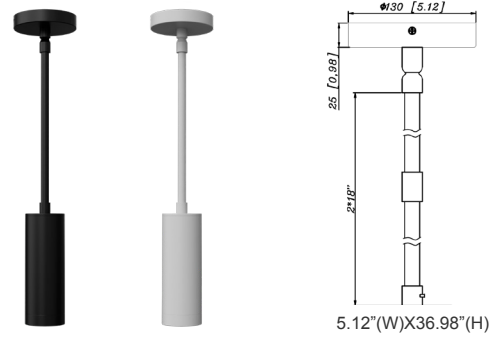

CMC3-MCTP-DD-BK+CMC-SRK-218-5C-BK
CMC3-MCTP-DD-WH+CMC-SRK-218-5C-WH