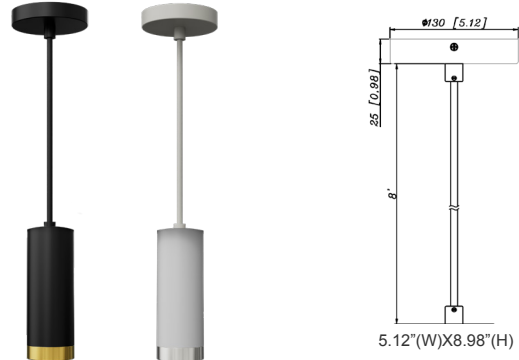

Note: _____

Type: _____

9 3/4"(H) X 3 1/7"(W) X 3" (D)

3" Cylinder, Pendant & Ceiling Cylinder Light, Aluminum Cylinder, White Aluminum Housing, Clear Glass Lens

Features

- Multi CCT: Selectable Multi-CCT & Power Switches On The Back of The Fixtur (Dual Function)
- Triac Dimmable At 120V & 0-10V Dimming At 120-277V
- 5-Year Warranty
- Aluminum Base and Polycarbonate (PC) Lens

CMC-CS-8FT-WH
Suspension Cable &
Canopy Set For CMC
Series, 8Ft, 5-Wire, White

ACCESSORIES:

CMC3-MCTP-DD-BK+CMC-CS-8FT-BK
CMC3-MCTP-DD-WH+CMC-CS-8FT-WH

CMC3-MCTP-DD-BK+CMC-SRK-218-5C-BK
CMC3-MCTP-DD-WH+CMC-SRK-218-5C-WH

CMC3-MCTP-DD-BK+CMC-SRK-218-5C-BK+CMC3-HCDK-AG
CMC3-MCTP-DD-WH+CMC-SRK-218-5C-WH+CMC3-HCDK-BK

CMC3-MCTP-DD-BK+CMC-CS-8FT-BK+CMC3-TRM-AG
CMC3-MCTP-DD-WH+CMC-CS-8FT-WH+CMC3-TRM-BN