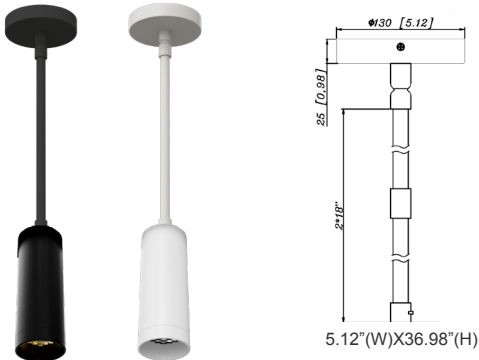

Note: _____

Type: _____

9 3/4"(H) X 3 1/7"(W) X 3" (D)

3" Cylinder, Pendant & Ceiling Cylinder Light, Aluminum Cylinder, White Aluminum Housing, Clear Glass Lens

Features

- Multi CCT: Selectable Multi-CCT & Power Switches On The Back of The Fixtur (Dual Function)
- Triac Dimmable At 120V & 0-10V Dimming At 120-277V
- 5-Year Warranty
- Aluminum Base and Polycarbonate (PC) Lens

CMC-CS-8FT-WH
Suspension Cable &
Canopy Set For CMC
Series, 8Ft, 5-Wire, White

ACCESSORIES:

CMC3-MCTP-DD-BK+CMC-CS-8FT-BK
CMC3-MCTP-DD-WH+CMC-CS-8FT-WH

CMC3-MCTP-DD-BK+CMC-SRK-218-5C-BK
CMC3-MCTP-DD-WH+CMC-SRK-218-5C-WH

CMC3-MCTP-DD-BK+CMC-SRK-218-5C-BK+CMC3-HCDK-AG
CMC3-MCTP-DD-WH+CMC-SRK-218-5C-WH+CMC3-HCDK-BK

CMC3-MCTP-DD-BK+CMC-CS-8FT-BK+CMC3-TRM-AG
CMC3-MCTP-DD-WH+CMC-CS-8FT-WH+CMC3-TRM-BN