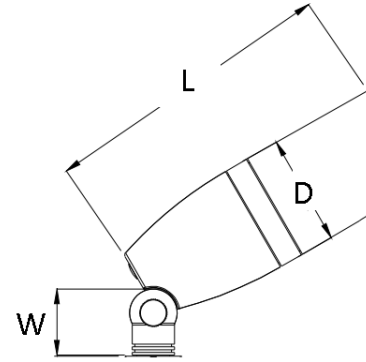

**DIMENSIONS:**

6.3"(L) X 2.36"(D) X 1.42"(W)

**AD120-018-MCT-BK**  
**AD120-018-MCT-ORB**

**12V LED NEW GEN. LUMINUM SPOT LIGHT**

Ideal for walkway and pathway, stairway and more.

**ELECTRICAL SPECIFICATIONS:**

- Voltage: 120V
- Wattage: 8W
- Efficacy: 87LM/W

**HOUSING SPECIFICATIONS:**

- Housing Material: Aluminum
- Finish: Black or Oil-Rubbed Bronze
- 2FT. STP-2 18AWG lead wire
- 8-1/2" Non-metallic Spike
- Silicon-filled Wire Nuts
- IP rating: IP67, Wet Locations