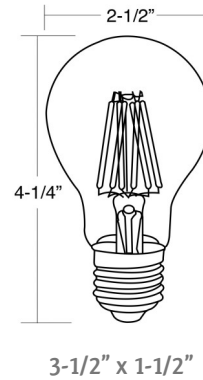

**DIMENSIONS:**

**A19-FLA-7W-27K-D**  
**A19-FLA-7W-40K-D**

**A19-FLA-7W-D**

Westgate's dimmable LED lamp technology provides a soft, even illumination without hot spots or LED imaging. Our compact size and excellent thermal management make Westgate LED lamps the choice of professionals.

MODEL NO.	WATTAGE	LUMENS	BEAM	COLOR TEMP
A19-FLA-7W-27K-D	7W	700	360°	WW 2700K
A19-FLA-7W-40K-D	7W	800-850	360°	CW 4000K

**ELECTRICAL SPECIFICATIONS:**

- Voltage: 120V AC/ 60Hz
- Wattage: 13W
- Power factor: 90% +
- Energy-efficient label (EEL): A++

**LIGHTING SPECIFICATIONS:**

- Dimmable: Yes 10~100%
- Lumens: 700lm (2700K) 800-850 lm (4000K)
- Color temp: 2700K (Warm white) and 4000K (Natural white)
- CRI: >80
- Beam angle: 360°
- Base: E12 Candelabra
- Lifespan: 30,000 hours