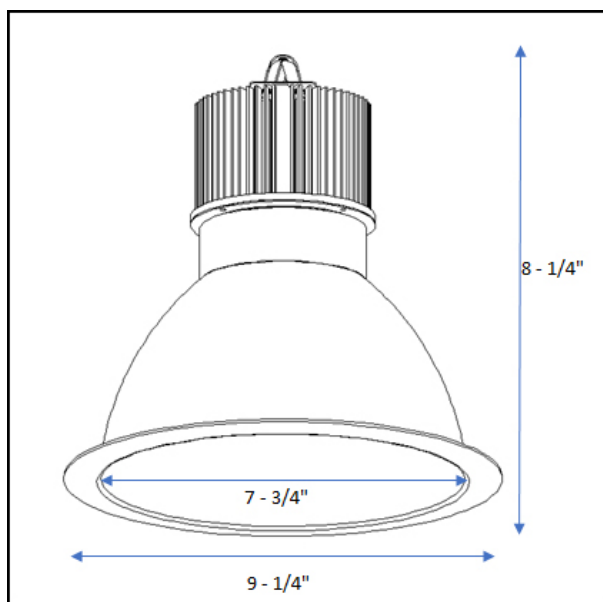

S9797

30WLED/CDL/8/30K/120-277
30 watt Commercial LED Downlight Retrofit; 8 inch; 3000K; 120-277 volt

Features

- Solid State LED lighting
- Downlight Retrofit
- Long life
- Dimmable 0-10V

Accessories: [80-2674](#) retaining clips for existing mounting plates.

S9797

Item Number	UPC	Voltage	Watts	Fixture Type	Base	Lamp Code	Dimmable/Non-Dimmable
-------------	-----	---------	-------	--------------	------	-----------	-----------------------

S9797	045923097973	120-277	30	Retrofit	Direct Wired	30WLED/CDL/8/30K/120-277	0-10V Dimming Only
-------	--------------	---------	----	----------	--------------	--------------------------	--------------------