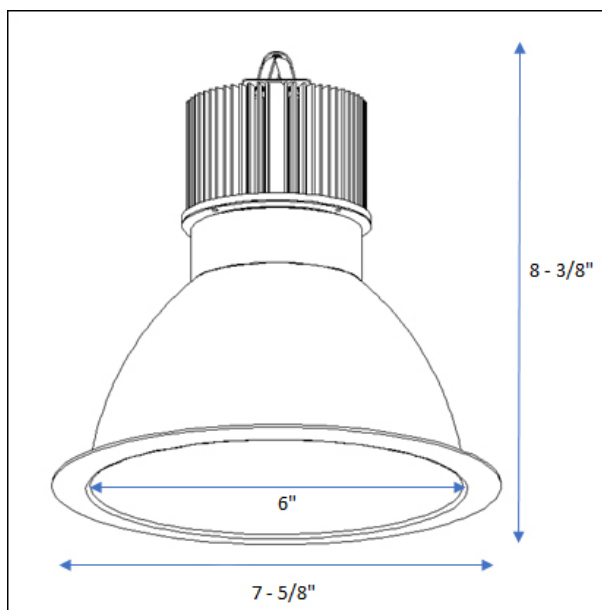

# S9795

30WLED/CDL/6/30K/120-277  
30 watt Commercial LED Downlight Retrofit; 6 inch; 3000K; 120-277 volt

### Features

- Solid State LED lighting
- Downlight Retrofit
- Long life
- Dimmable 0-10V

Accessories: [80-2674](#) retaining clips for existing mounting plates.

S9795

Item Number	UPC	Voltage	Watts	Fixture Type	Base	Lamp Code	Dimmable/Non-Dimmable
-------------	-----	---------	-------	--------------	------	-----------	-----------------------