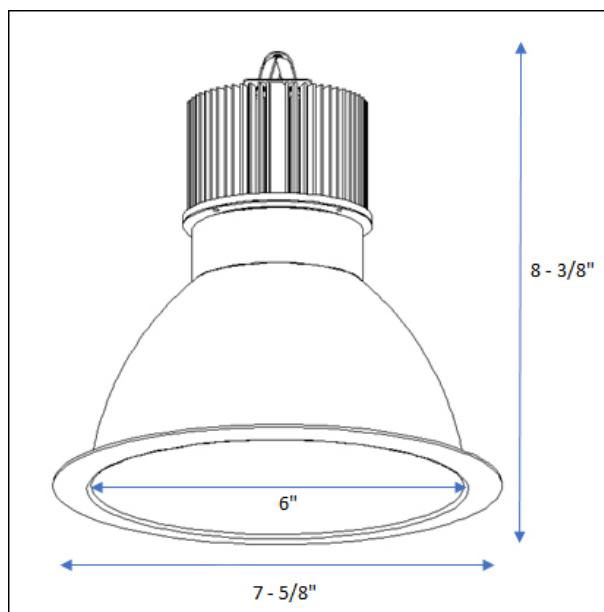

# S9794

20WLED/CDL/6/30K/120-277  
20 watt Commercial LED Downlight Retrofit; 6 inch; 3000K; 120-277 volt

### Features

- Solid State LED lighting
- Downlight Retrofit
- Long life
- Dimmable 0-10V

Accessories: [80-2674](#) retaining clips for existing mounting plates.

S9794

Item Number	UPC	Voltage	Watts	Fixture Type	Base	Lamp Code	Dimmable/Non-Dimmable
-------------	-----	---------	-------	--------------	------	-----------	-----------------------