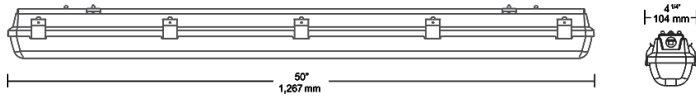

Dimensions

Features

- Economical linear washdown solution
- Impact resistant polycarbonate housing
- Diffuse polycarbonate lens for protection and minimal glare
- Quick mount solutions - surface & suspended
- 0-10V dimming

Ordering Matrix

Family	Length	Wattage	Color Temp	Driver	Options
SEAL	4 8	25 50 100	Blank = 5000K (Cool) N = 4000K (Neutral)	/D10	Blank = No Option /LC = Lightcloud® Controller /LCS = Lightcloud® Sensor 120-277V ¹

¹ Suitable for damp locations only.