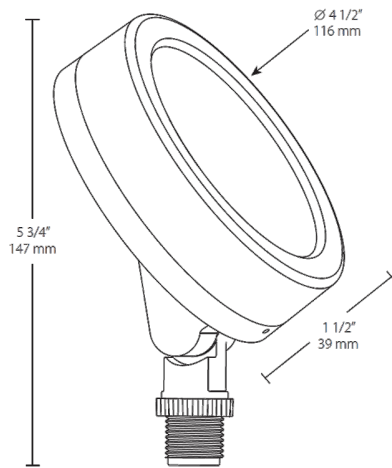

Dimensions

Features

- Equivalent to 75W halogen BR30 wide flood
- Wide 6H x 6V distribution
- Diffused lens for smooth, even light distribution
- Energy Star® certified
- Very low profile
- Adjustable knuckle
- 60,000-Hour LED lifespan