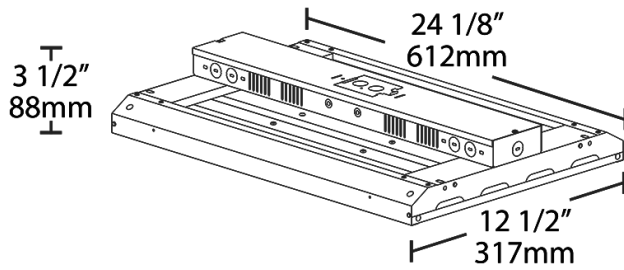

Dimensions

Features

- High efficiency. Low price.
- Ideal for industrial warehouse spaces
- 100,000 hour LED lifespan
- 5-Year, Limited Warranty

Ordering Matrix

Family	Length	Wattage	Color Temp	Voltage	Control Options	Emergency Options	Other Options
ARBAY	2	160		/480			
	2 = 2 ft.	95 = 95W 120 = 120W 145 = 145W 160 = 160W	Blank = 5000K (Cool) N = 4000K (Neutral)	Blank = 120-277V, 0-10V Dimming /480 = 480V, 0-10V Dimming	Blank = No Options /PIR = 120-277V, Passive Infrared Occupancy Sensor /LC = Lightcloud Control /LCS = 120-277V, Lightcloud Motion Sensor	Blank = No Options /E2 = 120-277V, Battery ¹	Blank = No Options /SP10 = 10kV Surge Protection /8C = 8' Cord only ² /8CP = 8' Cord, Straight Blade Plug 120V, NEMA 5-15P ³ /8CP2 = 8' Cord, Straight Blade Plug 277V, NEMA 7-15P ³ /8CPT = 8' Cord, Twistlock Plug 120V, NEMA L5-15P ³ /8CPT2 = 8' Cord, Twistlock Plug 277V, NEMA L7-15P ³ /8CPT4 = 8' Cord, Twistlock Plug 480V, NEMA L8-20P ³