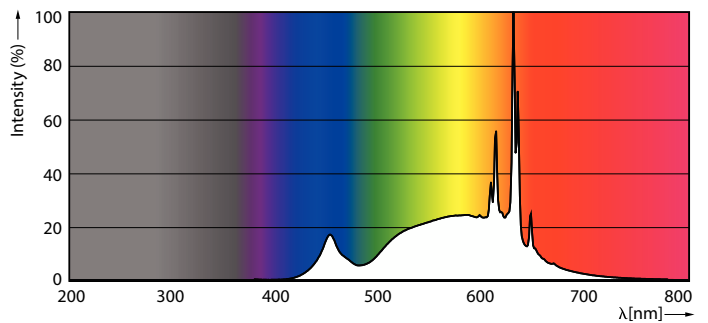

Product data

General Information	
Cap-Base	E26 [Single Contact Medium Screw]
Nominal lifetime	25,000 hour(s)
Switching Cycle	50,000
Lighting Technology	LED
Light Technical	
Color Code	930 [CCT of 3000K]
Beam Angle (Nom)	25 degree(s)
Luminous Flux	1,000 lm
Luminous Intensity (Nom)	4,100 cd
Color Designation	White (WH)
Correlated Color Temperature (Nom)	3000 K
Luminous Efficacy (rated) (Nom)	100 lm/W
Color Consistency	<4
Color rendering index (CRI)	90
LLMF At End Of Nominal Lifetime (Nom)	70 %
Operating and Electrical	
Input Frequency	60 Hz
Power Consumption	10 W
Lamp Current (Nom)	120 mA
Wattage Equivalent	90 W
Starting Time (Nom)	0.5 s

Photometric data

Light Distribution Diagram - 10PAR38/COR/930/F25/DIM/P/ULW/T20 6/1FB

Spectral Power Distribution Colour - 10PAR38/COR/930/F25/DIM/P/ULW/T20 6/1FB

Accent Lighting Spots - 10PAR38/COR/930/F25/DIM/P/ULW/T20 6/1FB