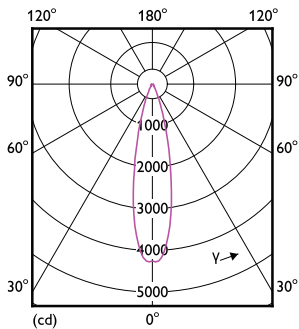

Product data

General Information	
Cap-Base	E26 [Single Contact Medium Screw]
Nominal lifetime	25,000 hour(s)
Switching Cycle	50,000
Lighting Technology	LED
Light Technical	
Color Code	930 [CCT of 3000K]
Beam Angle (Nom)	25 degree(s)
Luminous Flux	1,000 lm
Luminous Intensity (Nom)	4,100 cd
Color Designation	White (WH)
Correlated Color Temperature (Nom)	3000 K
Luminous Efficacy (rated) (Nom)	100 lm/W
Color Consistency	<4
Color rendering index (CRI)	90
LLMF At End Of Nominal Lifetime (Nom)	70 %
Operating and Electrical	
Input Frequency	60 Hz
Power Consumption	10 W
Lamp Current (Nom)	120 mA
Wattage Equivalent	90 W
Starting Time (Nom)	0.5 s

Material Nr. (12NC) 929003738104

Numerator - Quantity Per Pack 1

EAN/UPC - Product/Case 046677586232

Numerator - Packs per outer box 6

EAN/UPC - Case 50046677586237

Dimensional drawing

Product	D	C
10PAR38/COR/930/F25/DIM/P/ULW/T20 6/1FB	4-7/8 inch	5-1/8 inch

Photometric data

Light Distribution Diagram - 10PAR38/COR/930/F25/DIM/P/ULW/T20 6/1FB

Spectral Power Distribution Colour - 10PAR38/COR/930/F25/DIM/P/ULW/T20 6/1FB

Accent Lighting Spots - 10PAR38/COR/930/F25/DIM/P/ULW/T20 6/1FB