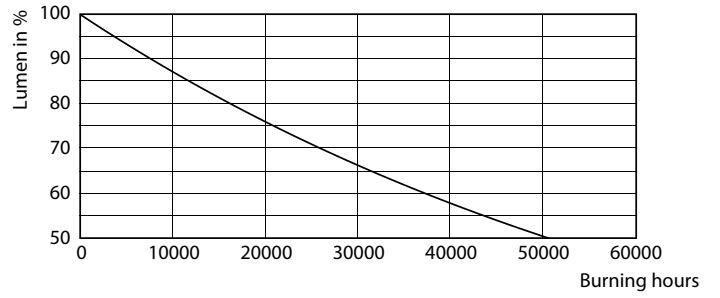

LED PAR38

Lifetime

Life Expectancy Diagram

Lumen Maintenance Diagram - 10PAR38/COR/930/F25/DIM/P/ULW/T20
6/1FB