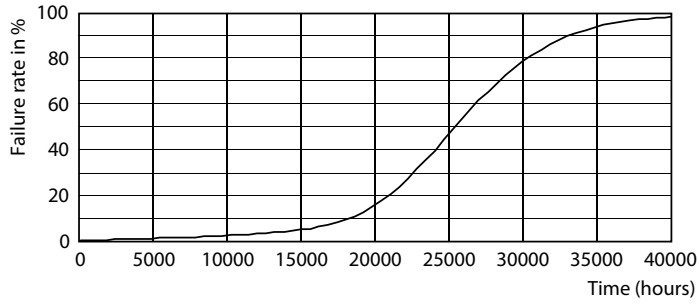

LED PAR38

Lifetime

Life Expectancy Diagram

Lumen Maintenance Diagram - 10PAR38/COR/930/F25/DIM/P/ULW/T20
6/1FB