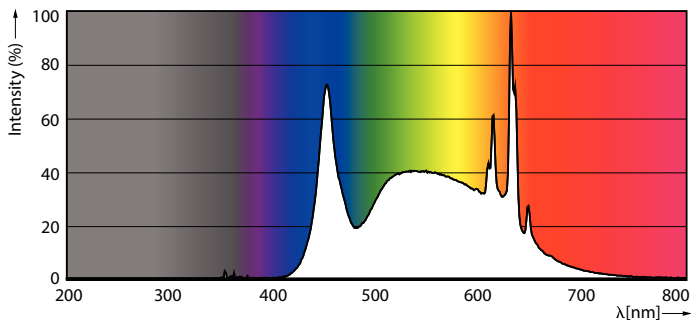

LEDspots N DIM 13W PAR38 E26 950 25D-POC