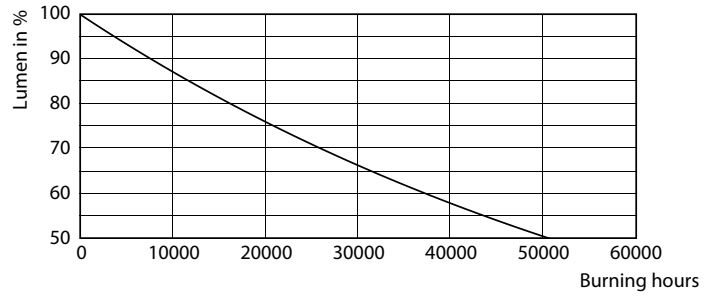

Product data

| General Information | |
|---------------------------------------|------------------------------------|
| Cap-Base | E26 [Single Contact Medium Screw] |
| EU RoHS compliant | Yes |
| Nominal Lifetime (Nom) | 25000 h |
| Switching Cycle | 25000X |
| Light Technical | |
| Color Code | 950 [CCT of 5000K] |
| Beam Angle (Nom) | 25 ° |
| Luminous Flux (Nom) | 1200 lm |
| Luminous Intensity (Nom) | 6000 cd |
| Color Designation | Daylight [Daylight] |
| Correlated Color Temperature (Nom) | 5000 K |
| Luminous Efficacy (rated) (Nom) | 92.00 lm/W |
| Color Consistency | <4 |
| Color Rendering Index (Nom) | 90 |
| LLMF At End Of Nominal Lifetime (Nom) | 70 % |
| Operating and Electrical | |
| Input Frequency | 50 to 60 Hz |
| Power (Rated) (Nom) | 13 W |
| Lamp Current (Nom) | 120 mA |
| Wattage Equivalent | 120 W |
| Starting Time (Nom) | 0.5 s |

LEDspots N DIM 13W PAR38 E26 950 25D-LDD

LEDspots N DIM 13W PAR38 E26 950 25D 1-ADL

LEDspots N DIM 13W PAR38 E26 950 25D-POC

LED PAR38

Lifetime

LEDspots LED 25K

LEDspots LMP 25K