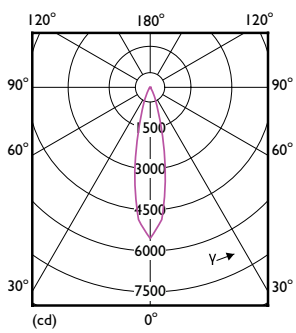

Photometric data

LEDspots N DIM 13W PAR38 E26 950 25D-LDD

LEDspots N DIM 13W PAR38 E26 950 25D 1-ADL