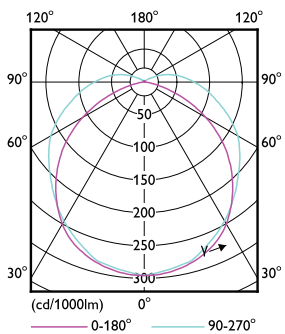

LED Wallpack Retrofits

Order code	564286
Numerator - Quantity Per Pack	1
Numerator - Packs per outer box	3
Material Nr. (12NC)	929003000304

Net Weight (Piece)	0.936 kg
--------------------	----------

Dimensional drawing

60WP/LED/840/LS EX39 G3 BB 3/1

Product	D	C
60WP/LED/840/LS EX39 G3 BB 3/1	92 mm	270 mm

Photometric data

LEDForce LS EX39 60W WallPack EX39 840-GUL

LEDForce LS EX39 60W WallPack EX39 840-POC

LEDForce LS EX39 60W WallPack EX39 840-GUL