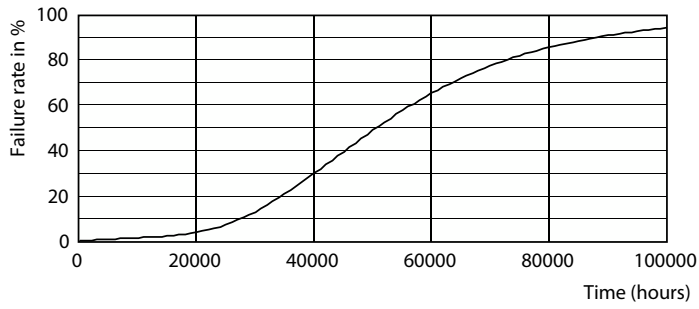

LED Wallpack Retrofits

Lifetime

50K

50K