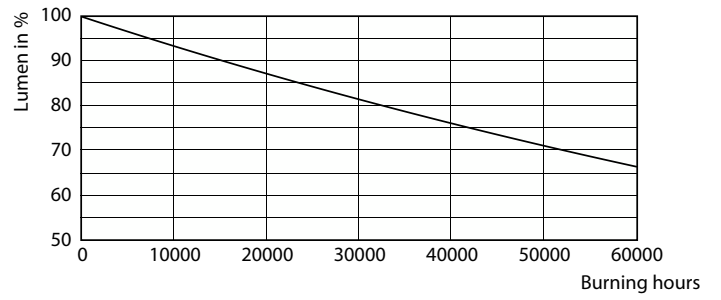

LED Wallpack Retrofits

Lifetime

50K

50K