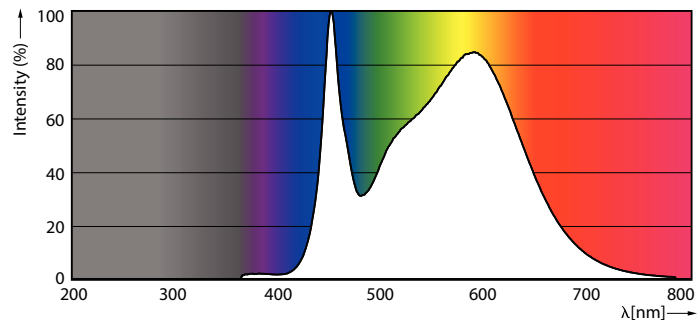

LED Wallpack Retrofits

Order code	564286
Numerator - Quantity Per Pack	1
Numerator - Packs per outer box	3
Material Nr. (12NC)	929003000304

Net Weight (Piece)	0.936 kg

Dimensional drawing

Product	D	C
60WP/LED/840/LS EX39 G3 BB 3/1	92 mm	270 mm

Photometric data

LEDForce LS EX39 60W WallPack EX39 840-GUL

LEDForce LS EX39 60W WallPack EX39 840-POC

LEDForce LS EX39 60W WallPack EX39 840-GUL