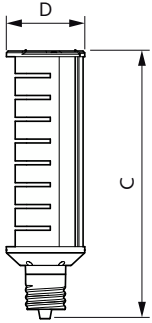

Product data

General information	
Base	EX39 [Exclusionary Mogul Screw]
EU RoHS compliant	Yes
Nominal Lifetime (Nom)	50000 h
Switching Cycle	50000X
Light technical	
Color Code	841 [CCT of 4100K (841)]
Initial lumen (Nom)	8700 lm
Color Designation	Cool White (CW)
Correlated Color Temperature (Nom)	4000 K
Luminous Efficacy (rated) (Nom)	145.00 lm/W
Color Consistency	ANSI 4000K quadrangle
Color Rendering Index (Nom)	80
LLMF At End Of Nominal Lifetime (Nom)	70 %
Operating and electrical	
Input Frequency	50 to 60 Hz
Power (Rated) (Nom)	60 W
Lamp Current (Nom)	666 mA

Wattage Equivalent	250 W
Starting Time (Nom)	1 s
Warm Up Time to 60% Light (Nom)	1 s
UL Type	Type B - bypass the ballast
Power Factor (Nom)	0.9
Voltage (Nom)	100-277 V
Temperature	
T-Case Maximum (Nom)	65 °C
Controls and dimming	
Dimmable	Preset Dimming
Mechanical and housing	
Bulb Finish	Clear
Bulb Shape	Wall Pack
Product data	
Order product name	60WP/LED/840/LS EX39 G3 BB 3/1
EAN/UPC - Product	046677564285

LED Wallpack Retrofits

Order code	564286
Numerator - Quantity Per Pack	1
Numerator - Packs per outer box	3
Material Nr. (12NC)	929003000304

Net Weight (Piece)	0.936 kg
--------------------	----------

Dimensional drawing

60WP/LED/840/LS EX39 G3 BB 3/1

Product	D	C
60WP/LED/840/LS EX39 G3 BB 3/1	92 mm	270 mm

Photometric data

LEDForce LS EX39 60W WallPack EX39 840-GUL

LEDForce LS EX39 60W WallPack EX39 840-POC

LEDForce LS EX39 60W WallPack EX39 840-GUL