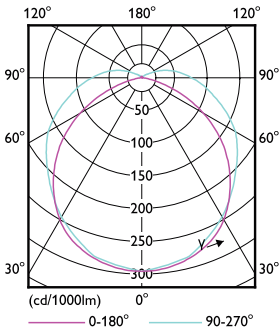

LEDForce WallPack