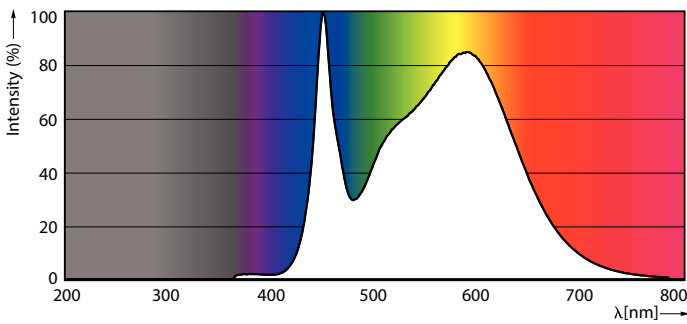

LEDForce 20W WallPack E26 840

LEDForce 20W WallPack E26 840