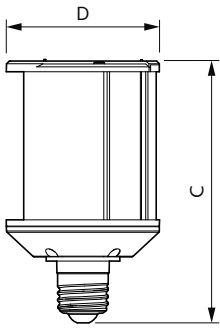

LED Wallpack Retrofits

Product data

Order product name	20WP/LED/840/ND E26 G2 BB 6/1
EAN/UPC - Product	046677559915
Order code	559914
Numerator - Quantity Per Pack	1

Numerator - Packs per outer box	6
Material Nr. (12NC)	929002398004
Net Weight (Piece)	0.486 kg

Dimensional drawing

20WP/LED/840/ND E26 G2 BB 6/1

Product	D	C
20WP/LED/840/ND E26 G2 BB 6/1	92 mm	135 mm