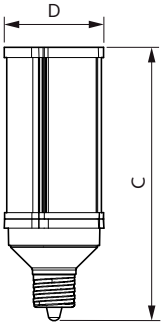

Product data

General Information	
Base	EX39 [Exclusionary Mogul Screw]
EU RoHS compliant	Yes
Nominal Lifetime (Nom)	50000 h
Switching Cycle	50000X
Technical Type	63-175W
Light Technical	
Color Code	830 [CCT of 3000K]
Initial lumen (Nom)	8400 lm
Color Designation	White (WH)
Correlated Color Temperature (Nom)	3000 K
Luminous Efficacy (rated) (Nom)	133.00 lm/W
Color Consistency	ANSI 3000K quadrangle
Color Rendering Index (Nom)	80
LLMF At End Of Nominal Lifetime (Nom)	70 %
Operating and Electrical	
Input Frequency	50 to 60 Hz
Power (Rated) (Nom)	63 W
Wattage Equivalent	175 W
Starting Time (Nom)	2.5 s
Warm Up Time to 60% Light (Nom)	2.5 s

Power Factor (Nom)	0.9
Voltage (Nom)	120-277 V
Temperature	
T-Case Maximum (Nom)	90 °C
Controls and Dimming	
Dimmable	No
Mechanical and Housing	
Bulb Finish	Clear
Approval and Application	
Energy Efficiency Label (EEL)	A++
Energy Consumption kWh/1000 h	63 kWh
Product Data	
XUCDM.COPY.Product.Title	63CC/LED/830/ND EX39 BB 6/1
EAN/UPC - Product	046677557171
Order code	557173
Numerator - Quantity Per Pack	1
Numerator - Packs per outer box	6
Material Nr. (12NC)	929002251814

LED Corn Cobs

Net Weight (Piece)	1.058 kg
--------------------	----------

Dimensional drawing

Corn lamp LED 63W EX39 830 CL

Product	D	C
63CC/LED/830/ND EX39 BB 6/1	96 mm	265 mm

Photometric data

Corn lamp LED 63W EX39 830 CL