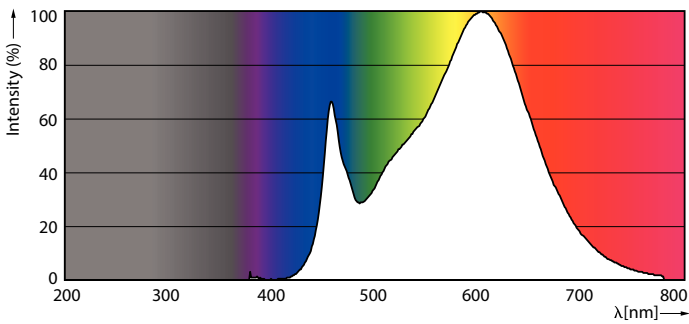

Corn lamp LED 63W EX39 830 CL