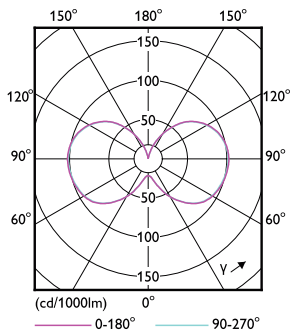

Product data

General Information	
Base	EX39 [Exclusionary Mogul Screw]
EU RoHS compliant	Yes
Nominal Lifetime (Nom)	50000 h
Switching Cycle	50000X
Technical Type	63-175W
Light Technical	
Color Code	830 [CCT of 3000K]
Initial lumen (Nom)	8400 lm
Color Designation	White (WH)
Correlated Color Temperature (Nom)	3000 K
Luminous Efficacy (rated) (Nom)	133.00 lm/W
Color Consistency	ANSI 3000K quadrangle
Color Rendering Index (Nom)	80
LLMF At End Of Nominal Lifetime (Nom)	70 %
Operating and Electrical	
Input Frequency	50 to 60 Hz
Power (Rated) (Nom)	63 W
Wattage Equivalent	175 W
Starting Time (Nom)	2.5 s
Warm Up Time to 60% Light (Nom)	2.5 s

LED Corn Cobs

Net Weight (Piece)	1.058 kg
--------------------	----------

Dimensional drawing

Corn lamp LED 63W EX39 830 CL

Product	D	C
63CC/LED/830/ND EX39 BB 6/1	96 mm	265 mm

Photometric data

Corn lamp LED 63W EX39 830 CL