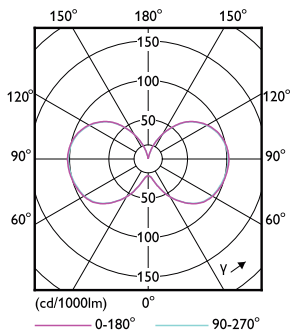

Photometric data

Corn lamp LED 63W EX39 830 CL