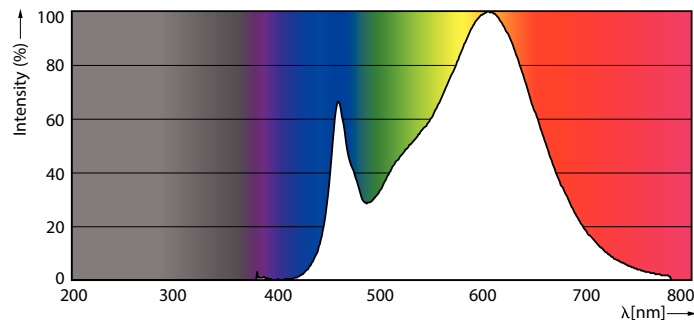

Corn lamp LED 63W EX39 830 CL