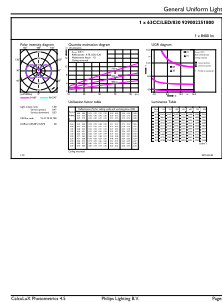

Corn lamp LED 63W EX39 830 CL