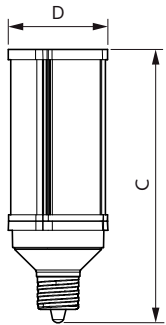

### Product data

General Information	
Base	EX39 [ Exclusionary Mogul Screw]
EU RoHS compliant	Yes
Nominal Lifetime (Nom)	50000 h
Switching Cycle	50000X
Technical Type	63-175W
Light Technical	
Color Code	830 [ CCT of 3000K]
Initial lumen (Nom)	8400 lm
Luminous Flux (Rated) (Nom)	8400 lm
Color Designation	White (WH)
Correlated Color Temperature (Nom)	3000 K
Luminous Efficacy (rated) (Nom)	133.00 lm/W
Color Consistency	ANSI 3000K quadrangle
Color Rendering Index (Nom)	80
LLMF At End Of Nominal Lifetime (Nom)	70 %
Operating and Electrical	
Input Frequency	50 to 60 Hz
Power (Rated) (Nom)	63 W
Lamp Current (Max)	510 mA
Lamp Current (Min)	240 mA

Wattage Equivalent	175 W
Starting Time (Nom)	2.5 s
Warm Up Time to 60% Light (Nom)	≤2.5 s
Power Factor (Nom)	0.9
Voltage (Nom)	120-277 V
Temperature	
T-Case Maximum (Nom)	90 °C
Controls and Dimming	
Dimmable	No
Mechanical and Housing	
Bulb Finish	Clear
Approval and Application	
Energy Efficiency Label (EEL)	A++
Energy Consumption kWh/1000 h	63 kWh
Product Data	
XUCDM.COPY.Product.Title	63CC/LED/830/ND EX39 BB 12/1
EAN/UPC - Product	046677553449
Order code	553446

## Dimensional drawing

Corn lamp LED 63W EX39 830 CL

Product	D	C
63CC/LED/830/ND EX39 BB 12/1	96 mm	265 mm