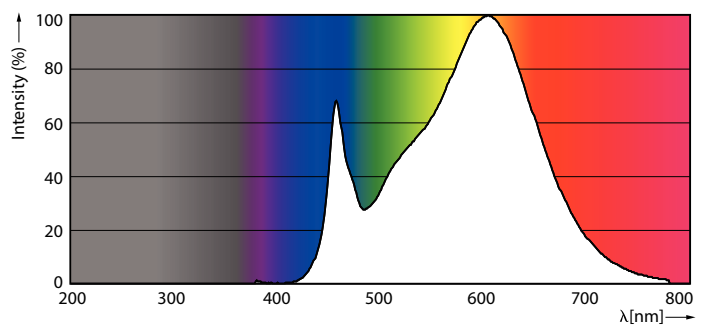

Product data

General Information	
Base	EX39 [Exclusionary Mogul Screw]
EU RoHS compliant	Yes
Nominal Lifetime (Nom)	50000 h
Switching Cycle	50000X
Technical Type	27-70W
Light Technical	
Color Code	830 [CCT of 3000K]
Initial lumen (Nom)	3500 lm
Luminous Flux (Rated) (Nom)	3500 lm
Color Designation	White (WH)
Correlated Color Temperature (Nom)	3000 K
Luminous Efficacy (rated) (Nom)	129.00 lm/W
Color Consistency	ANSI 3000K quadrangle
Color Rendering Index (Nom)	80
LLMF At End Of Nominal Lifetime (Nom)	70 %
Operating and Electrical	
Input Frequency	50 to 60 Hz
Power (Rated) (Nom)	27 W
Lamp Current (Max)	220 mA
Lamp Current (Min)	106 mA

Wattage Equivalent	70 W
Starting Time (Nom)	2.5 s
Warm Up Time to 60% Light (Nom)	≤2.5 s
Power Factor (Nom)	0.9
Voltage (Nom)	120-277 V
Temperature	
T-Case Maximum (Nom)	85 °C
Controls and Dimming	
Dimmable	No
Mechanical and Housing	
Bulb Finish	Clear
Approval and Application	
Energy Efficiency Label (EEL)	A++
Energy Consumption kWh/1000 h	27 kWh
Product Data	
XUCDM.COPY.Product.Title	27CC/LED/830/ND EX39 BB 12/1
EAN/UPC - Product	046677553326
Order code	553321

LED Corn Cobs

Numerator - Quantity Per Pack	1
Numerator - Packs per outer box	12
Material Nr. (12NC)	929002250604

Net Weight (Piece)	0.788 kg
--------------------	----------

Dimensional drawing

Corn lamp LED 27W EX39 830 CL

Product	D	C
27CC/LED/830/ND EX39 BB 12/1	96 mm	203 mm

Photometric data

Corn lamp LED 27W E26 830 CL

Corn lamp LED 27W E26 830 CL

© 2019 Philips Lighting B.V. Page 11

Corn lamp LED 27W EX39 830 CL

LED Corn Cobs