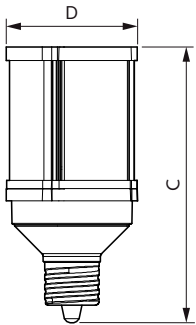

Product data

General Information	
Base	EX39 [Exclusionary Mogul Screw]
EU RoHS compliant	Yes
Nominal Lifetime (Nom)	50000 h
Switching Cycle	50000X
Technical Type	27-70W
Light Technical	
Color Code	830 [CCT of 3000K]
Initial lumen (Nom)	3500 lm
Luminous Flux (Rated) (Nom)	3500 lm
Color Designation	White (WH)
Correlated Color Temperature (Nom)	3000 K
Luminous Efficacy (rated) (Nom)	129.00 lm/W
Color Consistency	ANSI 3000K quadrangle
Color Rendering Index (Nom)	80
LLMF At End Of Nominal Lifetime (Nom)	70 %
Operating and Electrical	
Input Frequency	50 to 60 Hz
Power (Rated) (Nom)	27 W
Lamp Current (Max)	220 mA
Lamp Current (Min)	106 mA

Wattage Equivalent	70 W
Starting Time (Nom)	2.5 s
Warm Up Time to 60% Light (Nom)	≤2.5 s
Power Factor (Nom)	0.9
Voltage (Nom)	120-277 V
Temperature	
T-Case Maximum (Nom)	85 °C
Controls and Dimming	
Dimmable	No
Mechanical and Housing	
Bulb Finish	Clear
Approval and Application	
Energy Efficiency Label (EEL)	A++
Energy Consumption kWh/1000 h	27 kWh
Product Data	
XUCDM.COPY.Product.Title	27CC/LED/830/ND EX39 BB 12/1
EAN/UPC - Product	046677553326
Order code	553321

LED Corn Cobs

Numerator - Quantity Per Pack	1
Numerator - Packs per outer box	12
Material Nr. (12NC)	929002250604

Net Weight (Piece)	0.788 kg
--------------------	----------

Dimensional drawing

Corn lamp LED 27W EX39 830 CL

Product	D	C
27CC/LED/830/ND EX39 BB 12/1	96 mm	203 mm

Photometric data

Corn lamp LED 27W E26 830 CL

Corn lamp LED 27W E26 830 CL

© 2019 Philips Lighting B.V. Page 11

Corn lamp LED 27W EX39 830 CL

LED Corn Cobs