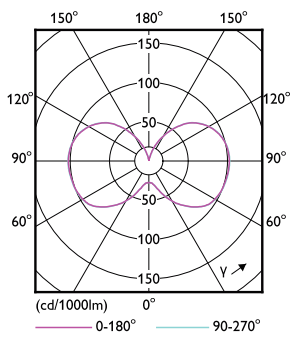

Product data

General Information	
Base	EX39 [Exclusionary Mogul Screw]
EU RoHS compliant	Yes
Nominal Lifetime (Nom)	50000 h
Switching Cycle	50000X
Technical Type	27-70W
Light Technical	
Color Code	830 [CCT of 3000K]
Initial lumen (Nom)	3500 lm
Luminous Flux (Rated) (Nom)	3500 lm
Color Designation	White (WH)
Correlated Color Temperature (Nom)	3000 K
Luminous Efficacy (rated) (Nom)	129.00 lm/W
Color Consistency	ANSI 3000K quadrangle
Color Rendering Index (Nom)	80
LLMF At End Of Nominal Lifetime (Nom)	70 %
Operating and Electrical	
Input Frequency	50 to 60 Hz
Power (Rated) (Nom)	27 W
Lamp Current (Max)	220 mA
Lamp Current (Min)	106 mA

Wattage Equivalent	70 W
Starting Time (Nom)	2.5 s
Warm Up Time to 60% Light (Nom)	≤2.5 s
Power Factor (Nom)	0.9
Voltage (Nom)	120-277 V
Temperature	
T-Case Maximum (Nom)	85 °C
Controls and Dimming	
Dimmable	No
Mechanical and Housing	
Bulb Finish	Clear
Approval and Application	
Energy Efficiency Label (EEL)	A++
Energy Consumption kWh/1000 h	27 kWh
Product Data	
XUCDM.COPY.Product.Title	27CC/LED/830/ND EX39 BB 12/1
EAN/UPC - Product	046677553326
Order code	553321

LED Corn Cobs

Numerator - Quantity Per Pack	1
Numerator - Packs per outer box	12
Material Nr. (12NC)	929002250604

Net Weight (Piece)	0.788 kg
--------------------	----------

Dimensional drawing

Corn lamp LED 27W EX39 830 CL

Product	D	C
27CC/LED/830/ND EX39 BB 12/1	96 mm	203 mm

Photometric data

Corn lamp LED 27W E26 830 CL

Corn lamp LED 27W E26 830 CL

© 2019 Philips Lighting B.V. Page 11

Corn lamp LED 27W EX39 830 CL

LED Corn Cobs