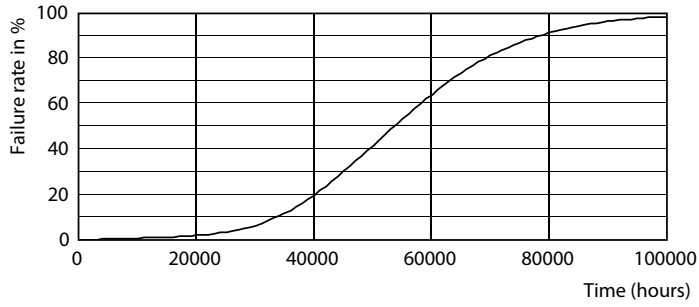

## Photometric data

LEDTube\_10T8\_COR\_48-830\_IF15\_G 10\_1-GUL

LEDtube 10W G13 840 ND

LEDTube\_10T8\_COR\_48-830\_IF15\_G 10\_1-POC

Lifetime

LEDtube 10W G13 850 ND

LEDtube 10W G13 850 ND

LEDtube 10W G13 850 ND