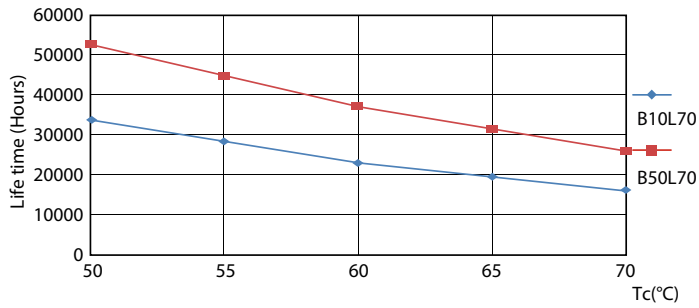

## Photometric data

LEDTube\_10T8\_COR\_48-830\_IF15\_G 10\_1-GUL

LEDtube 10W G13 840 ND

LEDTube\_10T8\_COR\_48-830\_IF15\_G 10\_1-POC

Lifetime

LEDtube 10W G13 850 ND

LEDtube 10W G13 850 ND

LEDtube 10W G13 850 ND