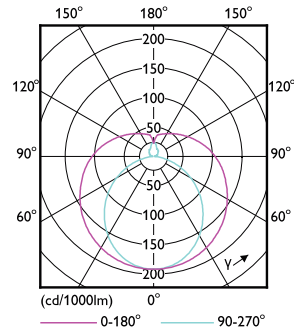

## Dimensional drawing

TLED120-277V 16.5W-25/28/32W 3500K G13ND

Product	D1	D2	A1	A2	A3
10T8/COR/48-830/IF15/G 10/1	25.7 mm	28 mm	1198.1 mm	1205.2 mm	1212.3 mm

## Photometric data

LEDTube\_10T8\_COR\_48-830\_IF15\_G 10\_1-GUL

LEDtube 10W G13 840 ND

LEDTube\_10T8\_COR\_48-830\_IF15\_G 10\_1-POC

Lifetime

LEDtube 10W G13 850 ND

LEDtube 10W G13 850 ND

LEDtube 10W G13 850 ND