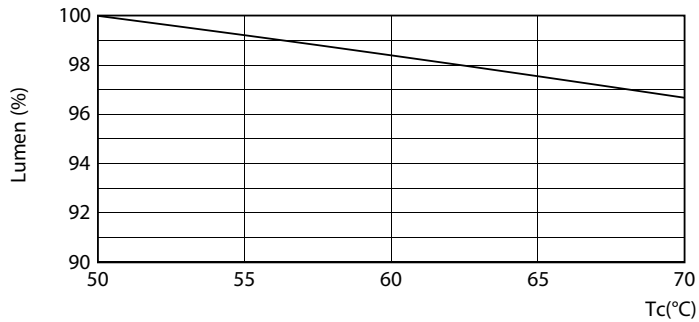

LEDtube 10W G13 850 ND

LEDtube 10W G13 850 ND