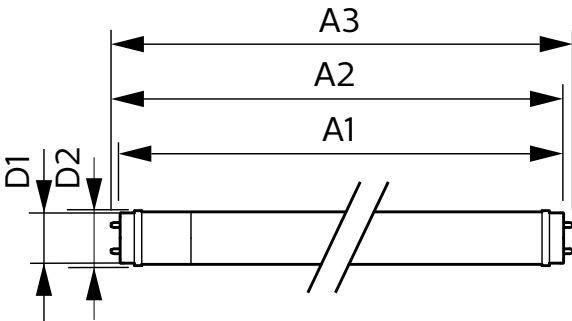

T8

Approval and Application

Energy Saving Product	Yes
Approbation Marks	RoHS compliance UL certificate DLC compliance

Product Data

XUCDM.COPY.Product.Title	10T8/COR/48-830/IF15/G 10/1
EAN/UPC - Product	046677553210

Order code	553214
Numerator - Quantity Per Pack	1
Numerator - Packs per outer box	10
Material Nr. (12NC)	929002252734
Net Weight (Piece)	0.230 kg
Model Number	9290022527

Dimensional drawing

TLED120-277V 16.5W-25/28/32W 3500K G13ND

Product	D1	D2	A1	A2	A3
10T8/COR/48-830/IF15/G 10/1	25.7 mm	28 mm	1198.1 mm	1205.2 mm	1212.3 mm

Photometric data

LEDTube_10T8_COR_48-830_IF15_G 10_1-GUL