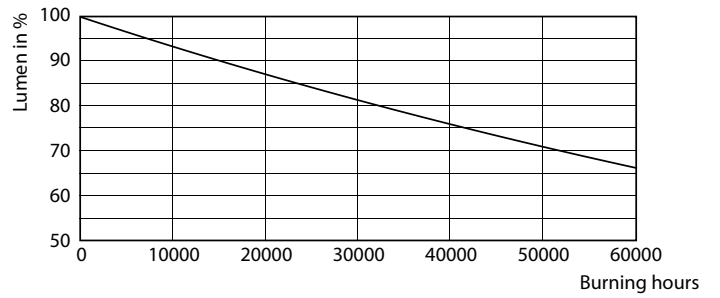

## Photometric data

LEDTube\_10T8\_COR\_48-830\_IF15\_G 10\_1-GUL

LEDtube 10W G13 840 ND

LEDTube\_10T8\_COR\_48-830\_IF15\_G 10\_1-POC

Lifetime

LEDtube 10W G13 850 ND

LEDtube 10W G13 850 ND

LEDtube 10W G13 850 ND