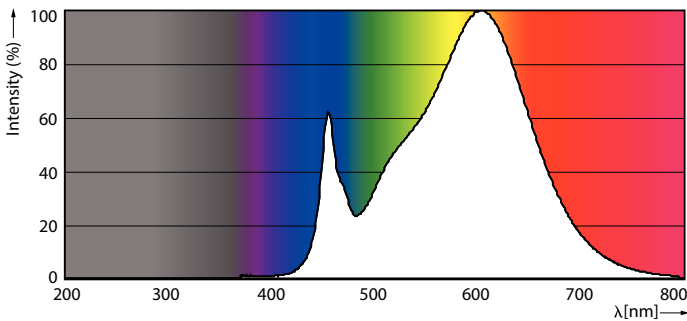

## Photometric data

LEDTube\_10T8\_COR\_48-830\_IF15\_G 10\_1-GUL

LEDtube 10W G13 840 ND

LEDTube\_10T8\_COR\_48-830\_IF15\_G 10\_1-POC

Lifetime

LEDtube 10W G13 850 ND

LEDtube 10W G13 850 ND

LEDtube 10W G13 850 ND