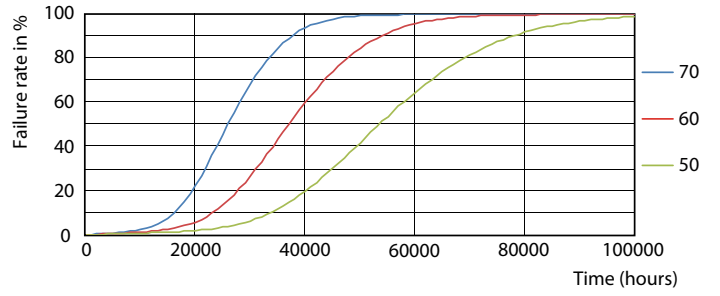

## Photometric data

LEDTube\_10T8\_COR\_48-830\_IF15\_G 10\_1-GUL

LEDtube 10W G13 840 ND

LEDTube\_10T8\_COR\_48-830\_IF15\_G 10\_1-POC

Lifetime

LEDtube 10W G13 850 ND

LEDtube 10W G13 850 ND

LEDtube 10W G13 850 ND