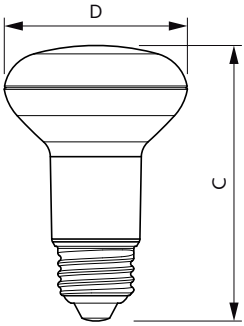

LED R20

Dimensional drawing

R20 120V 5-45W 450lm 90D 3000K E26 D

Product	D	C
5R20/PER/930/P/E26/DIM 6/1FB T20	64 mm	100 mm