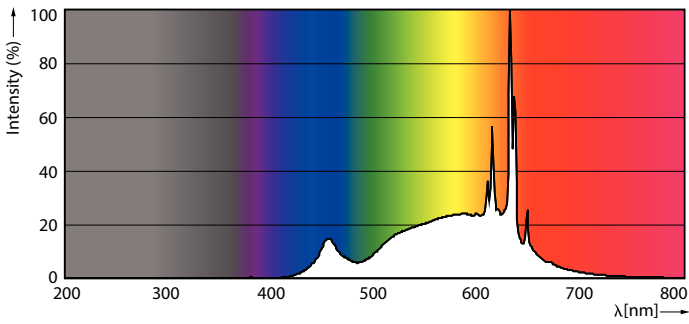

LEDbulb 45W E26 R20 930 Frosted