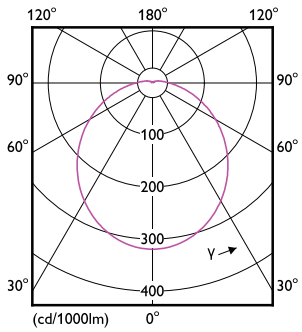

Photometric data

LEDbulb 45,65W E26 930 Frosted

LEDbulb 45W E26 R20 930 Frosted