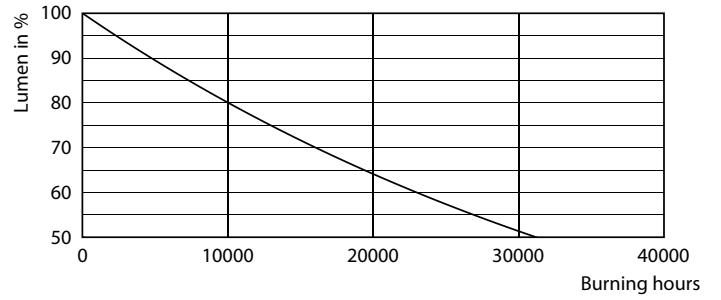

LED R20

Lifetime

LEDbulb_15K LED

LEDbulb_15K LMP