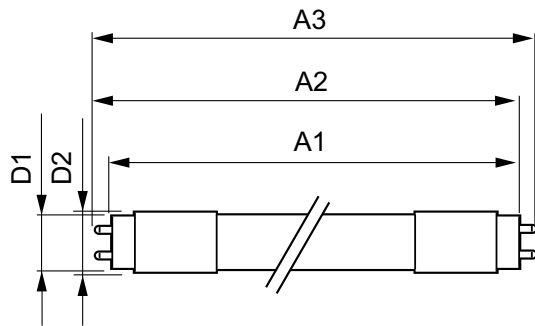

T8

15.5T8/MAS/48-840/IF25/P 25/1

Our TLEDs are available in InstantFit (Type A / Type C) or MainsFit (Ballast bypass / Type B) versions. The InstantFit lamps work on a broad variety of ballasts and LED drivers. Only InstantFit has over 15,000 lamp & ballast combinations delivering even light output, energy savings and a long lifetime. Our MainsFit products feature a double-ended design, simplifying installation while a proprietary safety circuit minimizes a shock risk. Lamp sizes range from 2-foot to 8-foot and U-bend with a variety of lumen outputs.

Product data

General Information		Power Factor (Nom)		0.9
Base	G13 [Medium Bi-Pin Fluorescent]	Voltage (Nom)		120-277 V
EU RoHS compliant	Yes	Temperature		
Nominal Lifetime (Nom)	70000 h	T-Ambient (Max)		55 °C
Switching Cycle	50000X	T-Ambient (Min)		-20 °C
Light Technical		T-Storage (Max)		65 °C
Color Code	841 [CCT of 4100K (841)]	T-Storage (Min)		-40 °C
Beam Angle (Nom)	180 °	T-Case Maximum (Nom)		50 °C
Initial lumen (Nom)	2500 lm	Controls and Dimming		
Correlated Color Temperature (Nom)	4000 K	Dimmable		No
Color Consistency	<6	Mechanical and Housing		
Color Rendering Index (Nom)	80	Product Length		1200 mm
LLMF At End Of Nominal Lifetime (Nom)	70 %	Approval and Application		
Operating and Electrical		Energy Saving Product		Yes
Input Frequency	50 to 60 Hz			
Power (Rated) (Nom)	15.5 W			
Starting Time (Nom)	0.5 s			
Warm Up Time to 60% Light (Nom)	0.5 s			

T8

Approbation Marks	RoHS compliance UL certificate DLC compliance
Product Data	
XUCDM.COPY.Product.Title	15.5T8/MAS/48-840/IF25/P 25/1
EAN/UPC - Product	046677545192
Order code	545194

Numerator - Quantity Per Pack	1
Numerator - Packs per outer box	25
Material Nr. (12NC)	929002016404
Net Weight (Piece)	0.230 kg
Model Number	9290020164

Dimensional drawing

TLED 1200mmT8 120-277 15.5W 2500lm 4000K

Product	D1	D2	A1	A2	A3
15.5T8/MAS/48-840/IF25/P 25/1	25.7 mm	28 mm	1198.1 mm	1205.2 mm	1212.3 mm

Photometric data

LEDtube 15,5W G13 T8 840

LEDtube 15,5W G13 T8 840