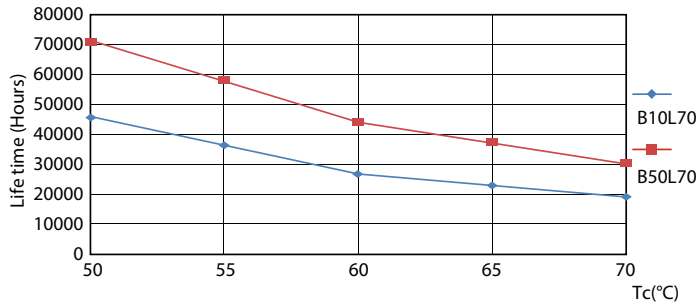

Product data

General Information		Power Factor (Nom)		0.9
Base	G13 [Medium Bi-Pin Fluorescent]	Voltage (Nom)		120-277 V
EU RoHS compliant	Yes	Temperature		
Nominal Lifetime (Nom)	70000 h	T-Ambient (Max)		55 °C
Switching Cycle	50000X	T-Ambient (Min)		-20 °C
Light Technical		T-Storage (Max)		65 °C
Color Code	841 [CCT of 4100K (841)]	T-Storage (Min)		-40 °C
Beam Angle (Nom)	180 °	T-Case Maximum (Nom)		50 °C
Initial lumen (Nom)	2500 lm	Controls and Dimming		
Correlated Color Temperature (Nom)	4000 K	Dimmable		No
Color Consistency	<6	Mechanical and Housing		
Color Rendering Index (Nom)	80	Product Length		1200 mm
LLMF At End Of Nominal Lifetime (Nom)	70 %	Approval and Application		
Operating and Electrical		Energy Saving Product		Yes
Input Frequency	50 to 60 Hz			
Power (Rated) (Nom)	15.5 W			
Starting Time (Nom)	0.5 s			
Warm Up Time to 60% Light (Nom)	0.5 s			

LEDtube 15,5W G13 T8

T8

Lifetime

LEDtube 15,5W G13 T8 LumenVsTc

LEDtube 15,5W G13 T8

LEDtube 15,5W G13 T8 FailureRate

LEDtube 15,5W G13 T8

LEDtube 15,5W G13 T8 LifetimeVsTc