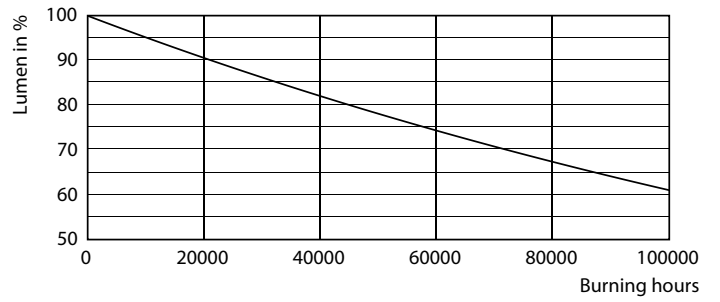

Product data

General Information		Power Factor (Nom)		0.9
Base	G13 [Medium Bi-Pin Fluorescent]	Voltage (Nom)		120-277 V
EU RoHS compliant	Yes	Temperature		
Nominal Lifetime (Nom)	70000 h	T-Ambient (Max)		55 °C
Switching Cycle	50000X	T-Ambient (Min)		-20 °C
Light Technical		T-Storage (Max)		65 °C
Color Code	841 [CCT of 4100K (841)]	T-Storage (Min)		-40 °C
Beam Angle (Nom)	180 °	T-Case Maximum (Nom)		50 °C
Initial lumen (Nom)	2500 lm	Controls and Dimming		
Correlated Color Temperature (Nom)	4000 K	Dimmable		No
Color Consistency	<6	Mechanical and Housing		
Color Rendering Index (Nom)	80	Product Length		1200 mm
LLMF At End Of Nominal Lifetime (Nom)	70 %	Approval and Application		
Operating and Electrical		Energy Saving Product		Yes
Input Frequency	50 to 60 Hz			
Power (Rated) (Nom)	15.5 W			
Starting Time (Nom)	0.5 s			
Warm Up Time to 60% Light (Nom)	0.5 s			

LEDtube 15,5W G13 T8

T8

Lifetime

LEDtube 15,5W G13 T8 LumenVsTc

LEDtube 15,5W G13 T8

LEDtube 15,5W G13 T8 FailureRate

LEDtube 15,5W G13 T8

LEDtube 15,5W G13 T8 LifetimeVsTc