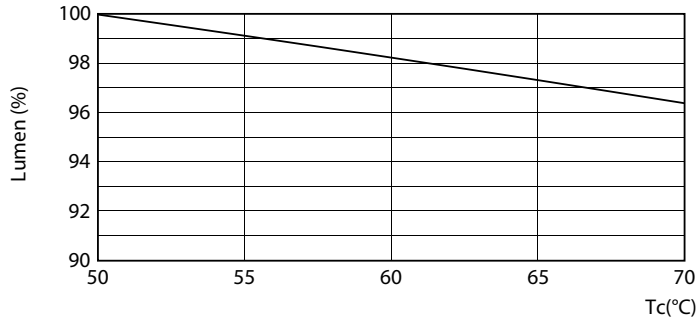

T8

Lifetime

LEDtube 15,5W G13 T8 LumenVsTc