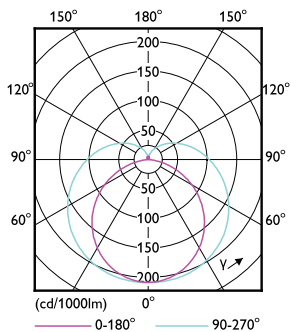

Product data

General Information		Power Factor (Nom)		0.9
Base	G13 [Medium Bi-Pin Fluorescent]	Voltage (Nom)		120-277 V
EU RoHS compliant	Yes	Temperature		
Nominal Lifetime (Nom)	70000 h	T-Ambient (Max)		55 °C
Switching Cycle	50000X	T-Ambient (Min)		-20 °C
Light Technical		T-Storage (Max)		65 °C
Color Code	841 [CCT of 4100K (841)]	T-Storage (Min)		-40 °C
Beam Angle (Nom)	180 °	T-Case Maximum (Nom)		50 °C
Initial lumen (Nom)	2500 lm	Controls and Dimming		
Correlated Color Temperature (Nom)	4000 K	Dimmable		No
Color Consistency	<6	Mechanical and Housing		
Color Rendering Index (Nom)	80	Product Length		1200 mm
LLMF At End Of Nominal Lifetime (Nom)	70 %	Approval and Application		
Operating and Electrical		Energy Saving Product		Yes
Input Frequency	50 to 60 Hz			
Power (Rated) (Nom)	15.5 W			
Starting Time (Nom)	0.5 s			
Warm Up Time to 60% Light (Nom)	0.5 s			

Dimensional drawing

TLED 1200mmT8 120-277 15.5W 2500lm 4000K

Product	D1	D2	A1	A2	A3
15.5T8/MAS/48-840/IF25/P 25/1	25.7 mm	28 mm	1198.1 mm	1205.2 mm	1212.3 mm

Photometric data

LEDtube 15,5W G13 T8 840

LEDtube 15,5W G13 T8 840