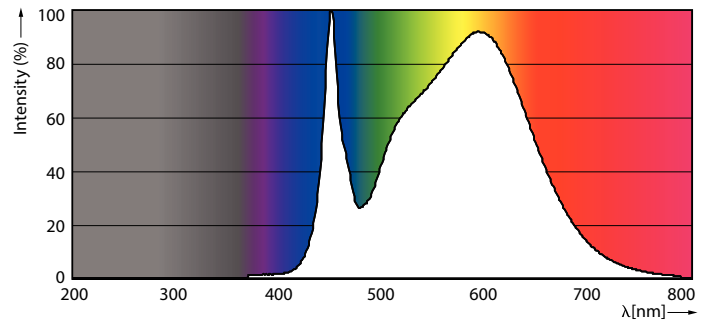

LEDtube 15,5W G13 T8 840