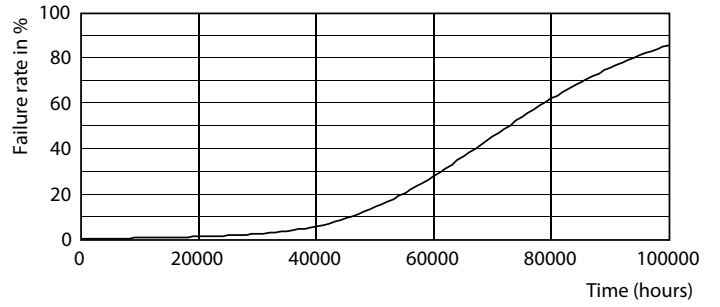

LEDtube 15,5W G13 T8

T8

Lifetime