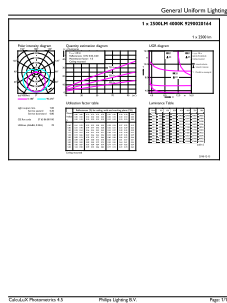

Product data

General Information		Power Factor (Nom)		0.9
Base	G13 [Medium Bi-Pin Fluorescent]	Voltage (Nom)		120-277 V
EU RoHS compliant	Yes	Temperature		
Nominal Lifetime (Nom)	70000 h	T-Ambient (Max)		55 °C
Switching Cycle	50000X	T-Ambient (Min)		-20 °C
Light Technical		T-Storage (Max)		65 °C
Color Code	841 [CCT of 4100K (841)]	T-Storage (Min)		-40 °C
Beam Angle (Nom)	180 °	T-Case Maximum (Nom)		50 °C
Initial lumen (Nom)	2500 lm	Controls and Dimming		
Correlated Color Temperature (Nom)	4000 K	Dimmable		No
Color Consistency	<6	Mechanical and Housing		
Color Rendering Index (Nom)	80	Product Length		1200 mm
LLMF At End Of Nominal Lifetime (Nom)	70 %	Approval and Application		
Operating and Electrical		Energy Saving Product		Yes
Input Frequency	50 to 60 Hz			
Power (Rated) (Nom)	15.5 W			
Starting Time (Nom)	0.5 s			
Warm Up Time to 60% Light (Nom)	0.5 s			

T8

Approbation Marks	RoHS compliance UL certificate DLC compliance
Product Data	
XUCDM.COPY.Product.Title	15.5T8/MAS/48-840/IF25/P 25/1
EAN/UPC - Product	046677545192
Order code	545194

Numerator - Quantity Per Pack	1
Numerator - Packs per outer box	25
Material Nr. (12NC)	929002016404
Net Weight (Piece)	0.230 kg
Model Number	9290020164

Dimensional drawing

TLED 1200mmT8 120-277 15.5W 2500lm 4000K

Product	D1	D2	A1	A2	A3
15.5T8/MAS/48-840/IF25/P 25/1	25.7 mm	28 mm	1198.1 mm	1205.2 mm	1212.3 mm

Photometric data

LEDtube 15,5W G13 T8 840

LEDtube 15,5W G13 T8 840