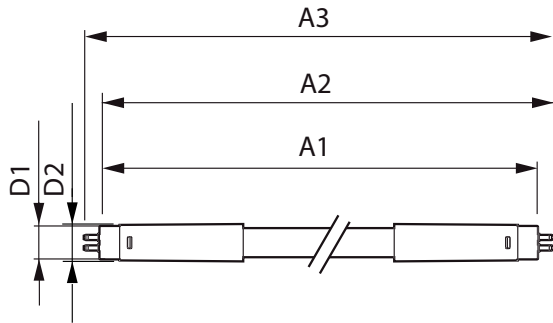

Product data

General Information	
Base	G5 [G5]
EU RoHS compliant	Yes
Nominal Lifetime (Nom)	50000 h
Switching Cycle	50000X
Light Technical	
Color Code	841 [CCT of 4100K (841)]
Beam Angle (Nom)	200 °
Initial lumen (Nom)	3500 lm
Luminous Flux (Rated) (Nom)	3500 lm
Correlated Color Temperature (Nom)	4000 K
Color Consistency	<6
Color Rendering Index (Nom)	80
LLMF At End Of Nominal Lifetime (Nom)	70 %
Operating and Electrical	
Input Frequency	50 to 60 Hz
Power (Rated) (Nom)	25 W
Lamp Current (Max)	210 mA
Lamp Current (Min)	95 mA

Controls and Dimming	
Dimmable	No

Mechanical and Housing	
Product Length	1200 mm

Approval and Application	
Energy Saving Product	Yes

T5

Approbation Marks	RoHS compliance UL certificate DLC compliance
Product Data	
XUCDM.COPY.Product.Title	25T5HO/COR/46-840/MF35/G 25/1
EAN/UPC - Product	046677542061
Order code	542068

Numerator - Quantity Per Pack	1
Numerator - Packs per outer box	25
Material Nr. (12NC)	929001992604
Net Weight (Piece)	0.215 kg
Model Number	9290019926

Dimensional drawing

TLED 120-277V25W-54W 3500lm 4000K G5 ND