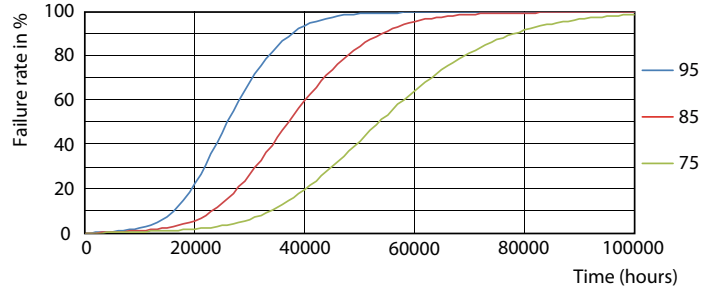

Lifetime

LEDtube G5 25W LifetimeVsTc