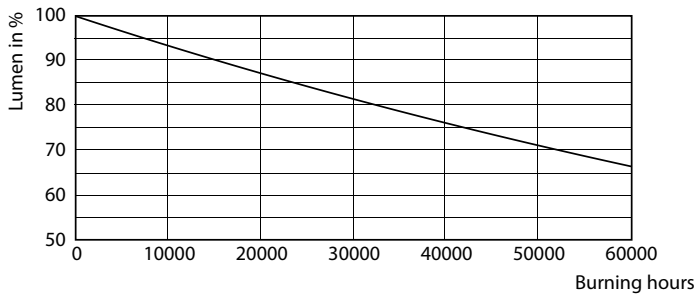

LEDtube G5 25W