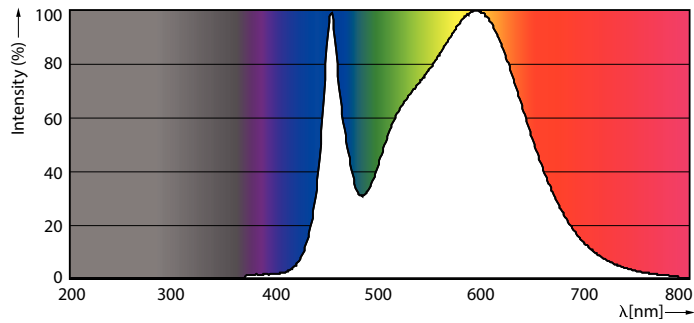

Photometric data

LEDtube G5 4000K