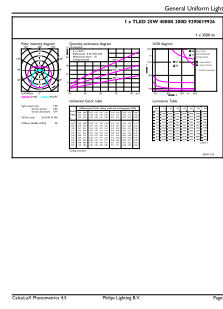

Controls and Dimming	
Dimmable	No

Mechanical and Housing	
Product Length	1200 mm

Approval and Application	
Energy Saving Product	Yes

T5

Approbation Marks	RoHS compliance UL certificate DLC compliance
Product Data	
XUCDM.COPY.Product.Title	25T5HO/COR/46-840/MF35/G 25/1
EAN/UPC - Product	046677542061
Order code	542068

Numerator - Quantity Per Pack	1
Numerator - Packs per outer box	25
Material Nr. (12NC)	929001992604
Net Weight (Piece)	0.215 kg
Model Number	9290019926

Dimensional drawing

TLED 120-277V25W-54W 3500lm 4000K G5 ND

Product	D1	D2	A1	A2	A3
25T5HO/COR/46-840/ MF35/G 25/1	15.3 mm	18.6 mm	1147.8 mm	1154.9 mm	1162 mm

Photometric data

LEDtube G5 4000K

LEDtube G5 4000K

LEDtube G5 25W

Lifetime

LEDtube G5 25W LifetimeVsTc

LEDtube G5 25W FailureRate