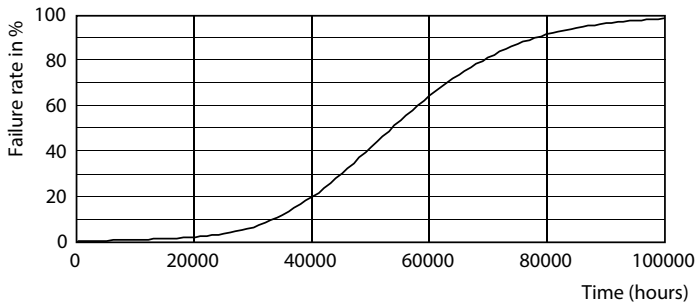

LEDtube G5 25W