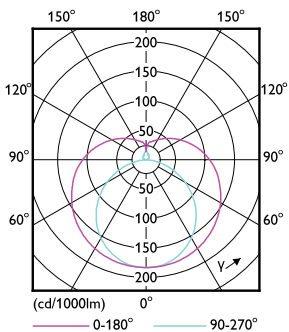

Product	D1	D2	A1	A2	A3
25T5HO/COR/46-840/ MF35/G 25/1	15.3 mm	18.6 mm	1147.8 mm	1154.9 mm	1162 mm

Photometric data

LEDtube G5 4000K

LEDtube G5 4000K

LEDtube G5 25W

Lifetime

LEDtube G5 25W LifetimeVsTc

LEDtube G5 25W FailureRate