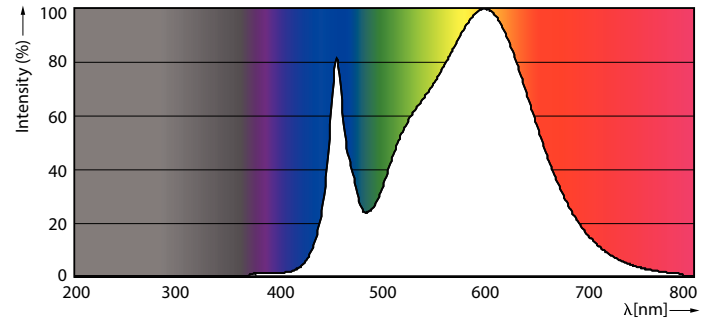

LEDtube G5 3500K