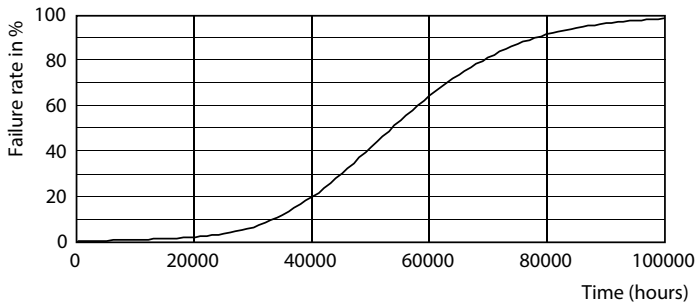

## Photometric data

LEDtube G5 3500K

LEDtube G5 3500K

LEDtube G5 25W

Lifetime

LEDtube G5 25W LifetimeVsTc

LEDtube G5 25W FailureRate

LEDtube G5 25W