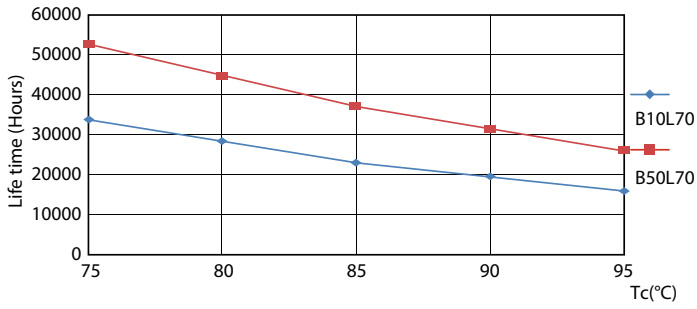

### Product data

General Information	
Base	G5 [ G5]
EU RoHS compliant	Yes
Nominal Lifetime (Nom)	50000 h
Switching Cycle	50000X
Light Technical	
Color Code	835 [ CCT of 3500K]
Beam Angle (Nom)	200 °
Initial lumen (Nom)	3300 lm
Luminous Flux (Rated) (Nom)	3300 lm
Correlated Color Temperature (Nom)	3500 K
Color Consistency	<6
Color Rendering Index (Nom)	80
LLMF At End Of Nominal Lifetime (Nom)	70 %
Operating and Electrical	
Input Frequency	50 to 60 Hz
Power (Rated) (Nom)	25 W
Lamp Current (Max)	210 mA
Lamp Current (Min)	95 mA

## Photometric data

LEDtube G5 3500K

LEDtube G5 3500K

LEDtube G5 25W

Lifetime

LEDtube G5 25W LifetimeVsTc

LEDtube G5 25W FailureRate

LEDtube G5 25W