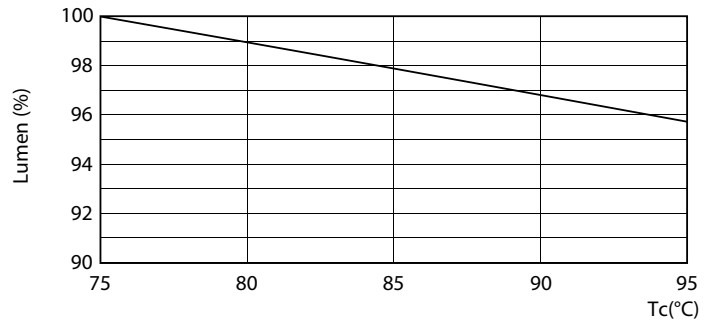

### Product data

General Information	
Base	G5 [ G5]
EU RoHS compliant	Yes
Nominal Lifetime (Nom)	50000 h
Switching Cycle	50000X
Light Technical	
Color Code	835 [ CCT of 3500K]
Beam Angle (Nom)	200 °
Initial lumen (Nom)	3300 lm
Luminous Flux (Rated) (Nom)	3300 lm
Correlated Color Temperature (Nom)	3500 K
Color Consistency	<6
Color Rendering Index (Nom)	80
LLMF At End Of Nominal Lifetime (Nom)	70 %
Operating and Electrical	
Input Frequency	50 to 60 Hz
Power (Rated) (Nom)	25 W
Lamp Current (Max)	210 mA
Lamp Current (Min)	95 mA

## Photometric data

LEDtube G5 3500K

LEDtube G5 3500K

LEDtube G5 25W

Lifetime

LEDtube G5 25W LifetimeVsTc

LEDtube G5 25W FailureRate

LEDtube G5 25W