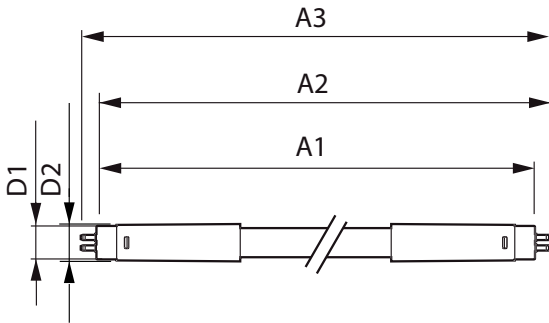

T5

Approbation Marks	RoHS compliance UL certificate DLC compliance
Product Data	
XUCDM.COPY.Product.Title	25T5HO/COR/46-835/MF33/G 25/1
EAN/UPC - Product	046677542054
Order code	542050

Numerator - Quantity Per Pack	1
Numerator - Packs per outer box	25
Material Nr. (12NC)	929001992504
Net Weight (Piece)	0.215 kg
Model Number	9290019925

Dimensional drawing

TLED 120-277V25W-54W 3300lm 3500K G5 ND