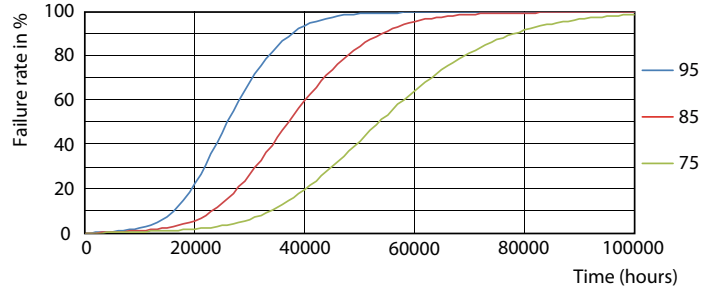

### Product data

General Information	
Base	G5 [ G5]
EU RoHS compliant	Yes
Nominal Lifetime (Nom)	50000 h
Switching Cycle	50000X
Light Technical	
Color Code	835 [ CCT of 3500K]
Beam Angle (Nom)	200 °
Initial lumen (Nom)	3300 lm
Luminous Flux (Rated) (Nom)	3300 lm
Correlated Color Temperature (Nom)	3500 K
Color Consistency	<6
Color Rendering Index (Nom)	80
LLMF At End Of Nominal Lifetime (Nom)	70 %
Operating and Electrical	
Input Frequency	50 to 60 Hz
Power (Rated) (Nom)	25 W
Lamp Current (Max)	210 mA
Lamp Current (Min)	95 mA

## Photometric data

LEDtube G5 3500K

LEDtube G5 3500K

LEDtube G5 25W

Lifetime

LEDtube G5 25W LifetimeVsTc

LEDtube G5 25W FailureRate

LEDtube G5 25W