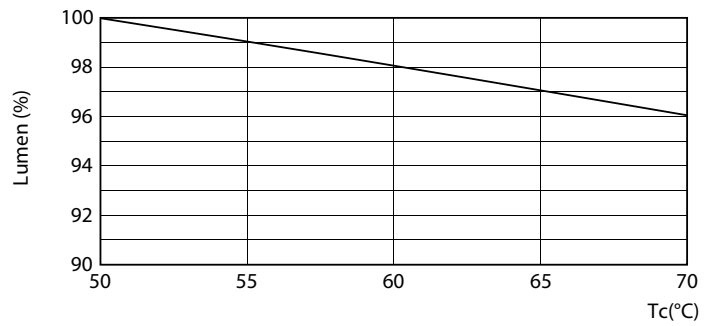

Dimensional drawing

TLED IF MasterClass 2ft 1100lm 4000K

Product	D1	D2	A1	A2	A3
7T8/MAS/24-840/ IF11/P/DIM 10/1	25.7 mm	26.3 mm	588.6 mm	595.7 mm	602.8 mm

Photometric data

G13 4000K 1150lm

G13 4000K 1150lm

Photometric data

G13 4000K

Lifetime

G13 4000K

G13 4000K

G13 4000K

G13 4000K

T8