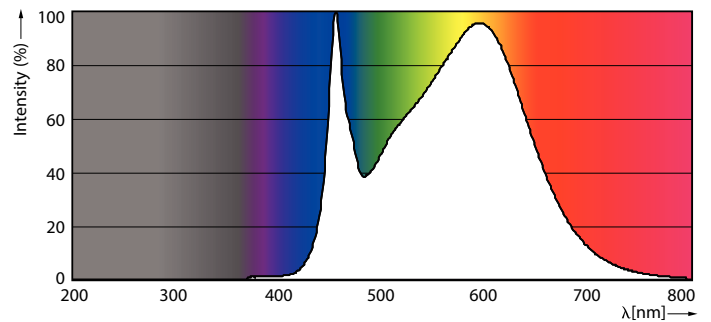

Product data

General Information	
Base	G13 [Medium Bi-Pin Fluorescent]
EU RoHS compliant	Yes
Nominal Lifetime (Nom)	70000 h
Switching Cycle	50000X
Light Technical	
Color Code	841 [CCT of 4100K (841)]
Beam Angle (Nom)	180 °
Initial lumen (Nom)	1200 lm
Color Designation	Cool White (CW)
Correlated Color Temperature (Nom)	4000 K
Luminous Efficacy (rated) (Nom)	164.00 lm/W
Color Consistency	<6
Color Rendering Index (Nom)	80
LLMF At End Of Nominal Lifetime (Nom)	70 %
Operating and Electrical	
Input Frequency	20K to 120K Hz
Power (Rated) (Nom)	7 W

Dimensional drawing

TLED IF MasterClass 2ft 1100lm 4000K

Product	D1	D2	A1	A2	A3
7T8/MAS/24-840/ IF11/P/DIM 10/1	25.7 mm	26.3 mm	588.6 mm	595.7 mm	602.8 mm

Photometric data

G13 4000K 1150lm

G13 4000K 1150lm

Photometric data

G13 4000K

Lifetime

G13 4000K

G13 4000K

G13 4000K

G13 4000K

T8