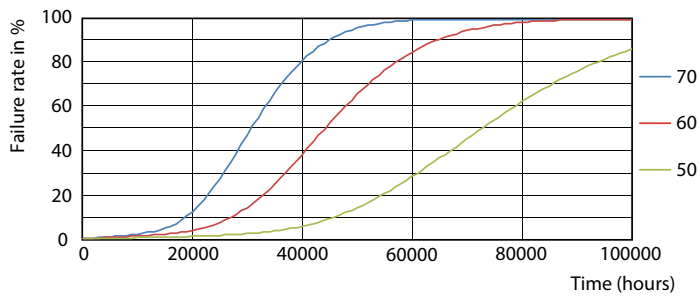

Photometric data

G13 4000K

Lifetime

G13 4000K

G13 4000K

G13 4000K

G13 4000K

T8

Lifetime

G13 4000K