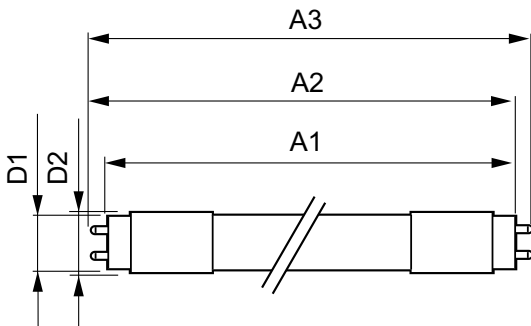

T8

Product Length	24 in
Approval and Application	
Energy Efficiency Label (EEL)	Not applicable
Energy Saving Product	Yes
Approbation Marks	RoHS compliance UL certificate DLC compliance
Energy Consumption kWh/1000 h	- kWh
Energy Certifications	DLC Standard

Product Data

Order product name	7T8/MAS/24-840/IF11/P/DIM 10/1
--------------------	--------------------------------

EAN/UPC - Product	046677541835
Order code	541839
Numerator - Quantity Per Pack	1
Numerator - Packs per outer box	10
Material Nr. (12NC)	929001987104
Net Weight (Piece)	0.080 kg
Model Number	9290019871

Dimensional drawing

TLED IF MasterClass 2ft 1100lm 4000K

Product	D1	D2	A1	A2	A3
7T8/MAS/24-840/ IF11/P/DIM 10/1	25.7 mm	26.3 mm	588.6 mm	595.7 mm	602.8 mm

Photometric data

G13 4000K 1150lm

G13 4000K 1150lm