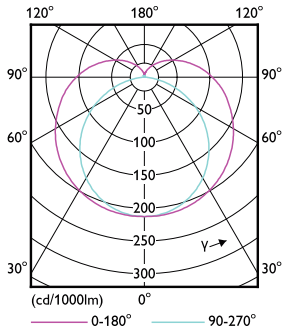

Photometric data

G13 4000K