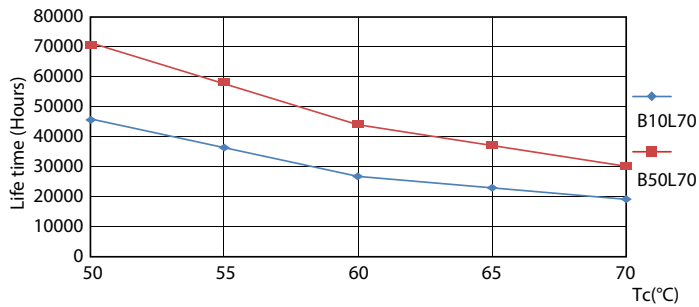

Lifetime

G13 4000K