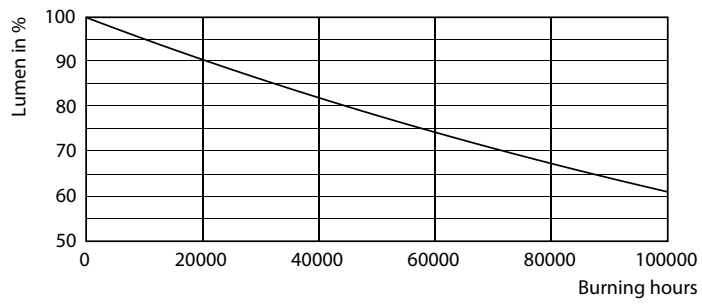

Photometric data

G13 4000K

Lifetime

G13 4000K

G13 4000K

G13 4000K

G13 4000K

T8

Lifetime

G13 4000K