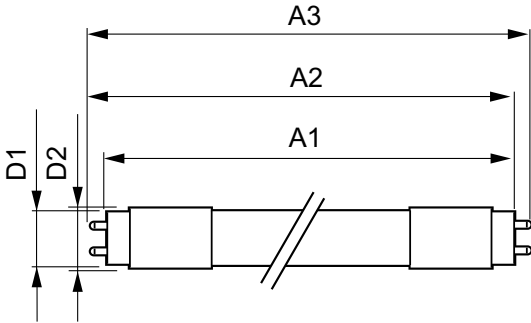

### Product data

General Information	
Base	G13 [ Medium Bi-Pin Fluorescent]
EU RoHS compliant	Yes
Nominal Lifetime (Nom)	36000 h
Switching Cycle	50000X
Light Technical	
Color Code	850 [ CCT of 5000K]
Beam Angle (Nom)	240 °
Initial lumen (Nom)	1800 lm
Luminous Flux (Rated) (Nom)	1800 lm
Correlated Color Temperature (Nom)	5000 K
Color Consistency	<5
Color Rendering Index (Nom)	80
LLMF At End Of Nominal Lifetime (Nom)	70 %
Operating and Electrical	
Input Frequency	50-120000 Hz
Power (Rated) (Nom)	16 W
Lamp Current (Max)	600 mA
Lamp Current (Min)	110 mA
Starting Time (Nom)	0.5 s
Warm Up Time to 60% Light (Nom)	0.5 s

Power Factor (Nom)	0.9
Voltage (Nom)	40-330 V
Temperature	
T-Ambient (Max)	45 °C
T-Ambient (Min)	-20 °C
T-Storage (Max)	65 °C
T-Storage (Min)	-40 °C
T-Case Maximum (Nom)	60 °C
Controls and Dimming	
Dimmable	No
Mechanical and Housing	
Product Length	1200 mm
Approval and Application	
Energy Saving Product	Yes
Approbation Marks	RoHS compliance UL certificate
Product Data	
XUCDM.COPY.Product.Title	16T8/LED/48-850/UF18/G 10/1
EAN/UPC - Product	046677539986

## Dimensional drawing

4ft T8 16-32W 1800lm 240D 5000K G13 ND

Product	D1	D2	A1	A2	A3
16T8/LED/48-850/UF18/G 10/1	25.7 mm	28 mm	1198 mm	1205 mm	1212 mm