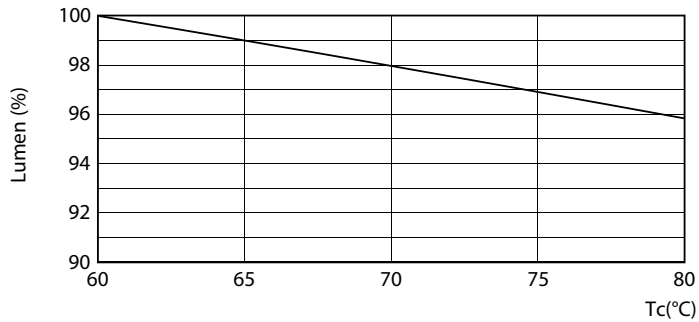

LEDtube 16T8 UF18 FailureRate

LEDtube 16T8 UF18 LumenVsTc