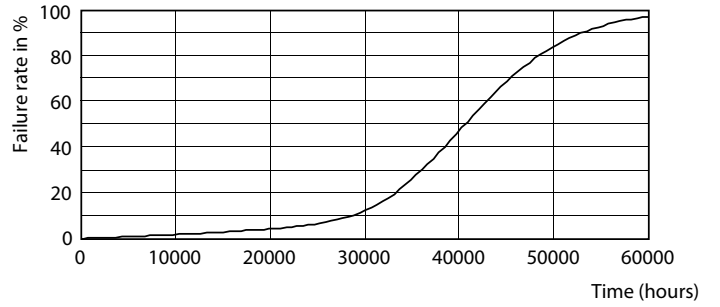

### Product data

General Information	
Base	G13 [ Medium Bi-Pin Fluorescent]
EU RoHS compliant	Yes
Nominal Lifetime (Nom)	36000 h
Switching Cycle	50000X
Light Technical	
Color Code	850 [ CCT of 5000K]
Beam Angle (Nom)	240 °
Initial lumen (Nom)	1800 lm
Luminous Flux (Rated) (Nom)	1800 lm
Correlated Color Temperature (Nom)	5000 K
Color Consistency	<5
Color Rendering Index (Nom)	80
LLMF At End Of Nominal Lifetime (Nom)	70 %
Operating and Electrical	
Input Frequency	50-120000 Hz
Power (Rated) (Nom)	16 W
Lamp Current (Max)	600 mA
Lamp Current (Min)	110 mA
Starting Time (Nom)	0.5 s
Warm Up Time to 60% Light (Nom)	0.5 s

## Photometric data

LEDtube 16T8 UF18 48-850

LEDtube 16T8 UF18

© 2020 Philips Lighting B.V. Page 11

LEDtube 16T8 UF18 48-850

Lifetime

LEDtube 16T8 UF18

LEDtube 16T8 UF18