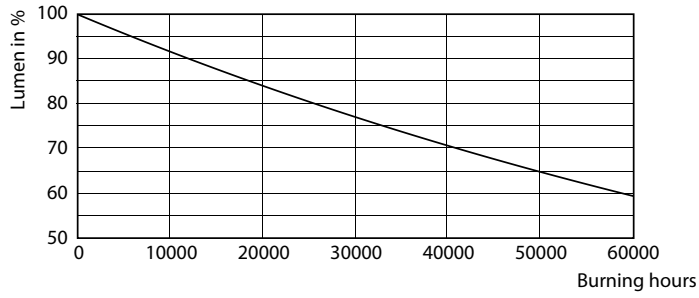

Lifetime

LEDtube 16T8 UF18

LEDtube 16T8 UF18 FailureRate