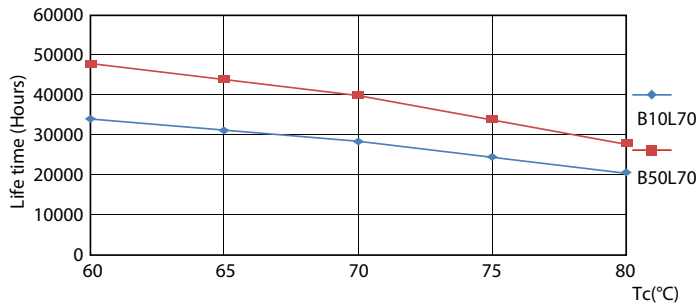

LEDtube 16T8 UF18

LEDtube 16T8 UF18 LifetimeVsTc