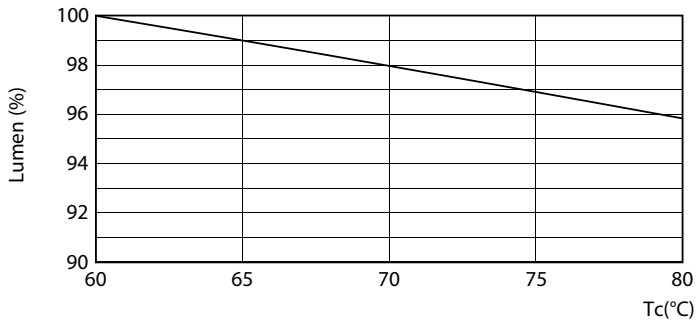

LEDtube 16T8 UF18 FailureRate

LEDtube 16T8 UF18 LumenVsTc