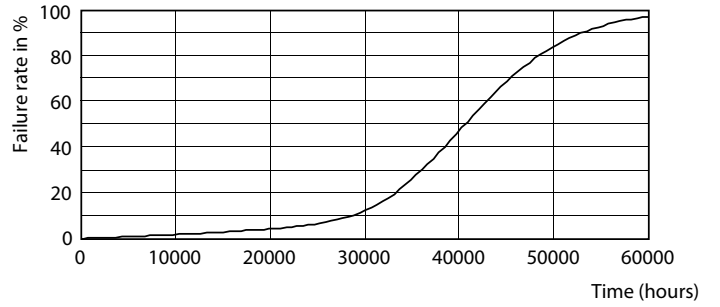

Product data

General Information	
Base	G13 [Medium Bi-Pin Fluorescent]
EU RoHS compliant	Yes
Nominal Lifetime (Nom)	36000 h
Switching Cycle	50000X
Light Technical	
Color Code	841 [CCT of 4100K (841)]
Beam Angle (Nom)	240 °
Initial lumen (Nom)	1800 lm
Luminous Flux (Rated) (Nom)	1800 lm
Correlated Color Temperature (Nom)	4000 K
Color Consistency	<6
Color Rendering Index (Nom)	80
LLMF At End Of Nominal Lifetime (Nom)	70 %
Operating and Electrical	
Input Frequency	50-120000 Hz
Power (Rated) (Nom)	16 W
Lamp Current (Max)	600 mA
Lamp Current (Min)	110 mA
Starting Time (Nom)	0.5 s
Warm Up Time to 60% Light (Nom)	0.5 s

Product	D1	D2	A1	A2	A3
16T8/LED/48-840/UF18/G 10/1	25.7 mm	28 mm	1198 mm	1205 mm	1212 mm

Photometric data

General Lighting Data

LEDtube 16T8 UF18 48-840

LEDtube 16T8 UF18 48-840

LEDtube 16T8 UF18

Lifetime

LEDtube 16T8 UF18