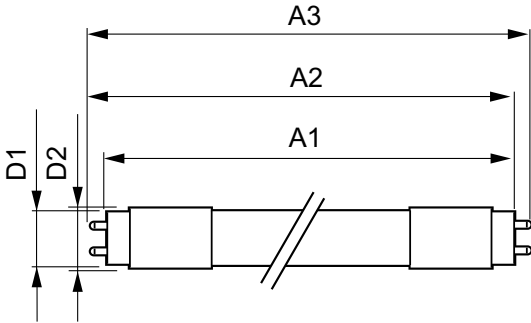

Product data

General Information	
Base	G13 [Medium Bi-Pin Fluorescent]
EU RoHS compliant	Yes
Nominal Lifetime (Nom)	36000 h
Switching Cycle	50000X
Light Technical	
Color Code	841 [CCT of 4100K (841)]
Beam Angle (Nom)	240 °
Initial lumen (Nom)	1800 lm
Luminous Flux (Rated) (Nom)	1800 lm
Correlated Color Temperature (Nom)	4000 K
Color Consistency	<6
Color Rendering Index (Nom)	80
LLMF At End Of Nominal Lifetime (Nom)	70 %
Operating and Electrical	
Input Frequency	50-120000 Hz
Power (Rated) (Nom)	16 W
Lamp Current (Max)	600 mA
Lamp Current (Min)	110 mA
Starting Time (Nom)	0.5 s
Warm Up Time to 60% Light (Nom)	0.5 s

Power Factor (Nom)	0.9
Voltage (Nom)	40-330 V
Temperature	
T-Ambient (Max)	45 °C
T-Ambient (Min)	-20 °C
T-Storage (Max)	65 °C
T-Storage (Min)	-40 °C
T-Case Maximum (Nom)	60 °C
Controls and Dimming	
Dimmable	No
Mechanical and Housing	
Product Length	1200 mm
Approval and Application	
Energy Saving Product	Yes
Approbation Marks	RoHS compliance UL certificate
Product Data	
XUCDM.COPY.Product.Title	16T8/LED/48-840/UF18/G 10/1
EAN/UPC - Product	046677539979

T12

Order code	539972
Numerator - Quantity Per Pack	1
Numerator - Packs per outer box	10
Material Nr. (12NC)	929001965904

Net Weight (Piece)	0.215 kg
Model Number	9290019659

Dimensional drawing

4ft T8 16-32W 1700lm 240D 4000K G13 ND

Product	D1	D2	A1	A2	A3
16T8/LED/48-840/UF18/G 10/1	25.7 mm	28 mm	1198 mm	1205 mm	1212 mm

Photometric data

General Lighting Data

LEDtube 16T8 UF18 48-840

LEDtube 16T8 UF18 48-840

LEDtube 16T8 UF18

Lifetime

LEDtube 16T8 UF18