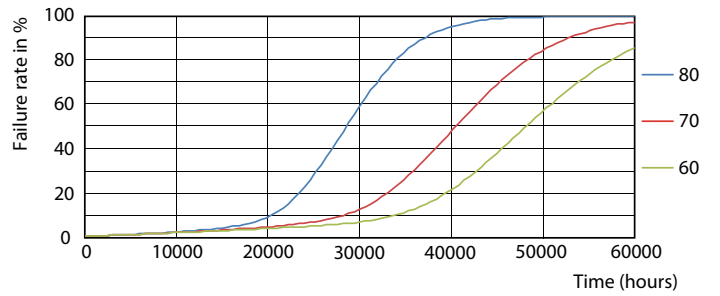

LEDtube 16T8 UF18 LifetimeVsTc