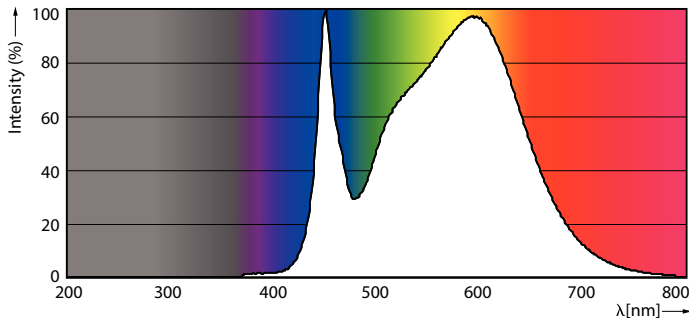

Photometric data

General Lighting Data

LEDtube 16T8 UF18 48-840

LEDtube 16T8 UF18 48-840