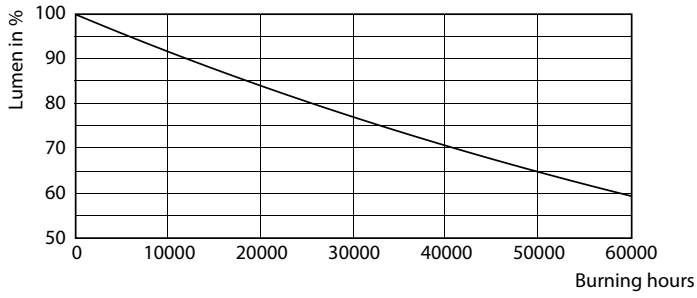

Product data

General Information	
Base	G13 [Medium Bi-Pin Fluorescent]
EU RoHS compliant	Yes
Nominal Lifetime (Nom)	36000 h
Switching Cycle	50000X
Light Technical	
Color Code	841 [CCT of 4100K (841)]
Beam Angle (Nom)	240 °
Initial lumen (Nom)	1800 lm
Luminous Flux (Rated) (Nom)	1800 lm
Correlated Color Temperature (Nom)	4000 K
Color Consistency	<6
Color Rendering Index (Nom)	80
LLMF At End Of Nominal Lifetime (Nom)	70 %
Operating and Electrical	
Input Frequency	50-120000 Hz
Power (Rated) (Nom)	16 W
Lamp Current (Max)	600 mA
Lamp Current (Min)	110 mA
Starting Time (Nom)	0.5 s
Warm Up Time to 60% Light (Nom)	0.5 s

Product	D1	D2	A1	A2	A3
16T8/LED/48-840/UF18/G 10/1	25.7 mm	28 mm	1198 mm	1205 mm	1212 mm

Photometric data

General Lighting Data

LEDtube 16T8 UF18 48-840

LEDtube 16T8 UF18 48-840

LEDtube 16T8 UF18

Lifetime

LEDtube 16T8 UF18