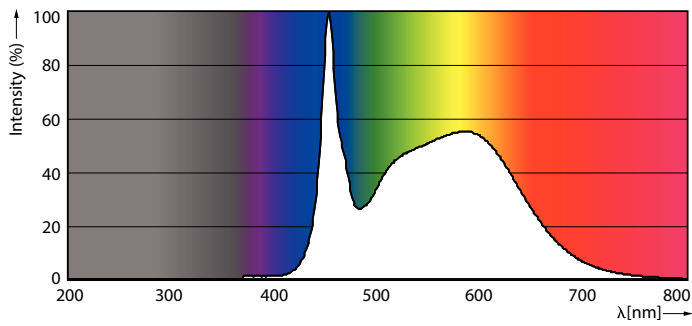

Photometric data

LEDtube 8W G13 850 160D IF EasySmart