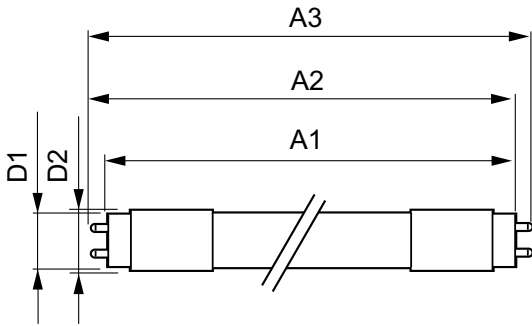

MasterConnect

8T8/24-850/IF12/MAScon IA 10/1

Product data

General Information	
Base	G13 [Medium Bi-Pin Fluorescent]
EU RoHS compliant	Yes
Nominal Lifetime (Nom)	50000 h
Switching Cycle	50000X
Light Technical	
Color Code	850 [CCT of 5000K]
Beam Angle (Nom)	160 °
Initial lumen (Nom)	1200 lm
Correlated Color Temperature (Nom)	5000 K
Color Consistency	<6
Color Rendering Index (Nom)	80
LLMF At End Of Nominal Lifetime (Nom)	70 %
Operating and Electrical	
Input Frequency	40000-85000 Hz
Power (Rated) (Nom)	8 W
Lamp Current (Max)	280 mA
Lamp Current (Min)	70 mA
Starting Time (Nom)	0.5 s
Warm Up Time to 60% Light (Nom)	0.5 s
Power Factor (Nom)	0.9
Voltage (Nom)	200-380 V
Temperature	
T-Ambient (Max)	45 °C

T-Ambient (Min)	-20 °C
T-Storage (Max)	65 °C
T-Storage (Min)	-40 °C
T-Case Maximum (Nom)	35 °C

Controls and Dimming

Dimmable	Wireless Dim
----------	--------------

Mechanical and Housing

Product Length	600 mm
----------------	--------

XUCDM.COPY.Product.Title	8T8/24-850/IF12/MAScon IA 10/1
EAN/UPC - Product	046677537289
Order code	537282
Numerator - Quantity Per Pack	1
Numerator - Packs per outer box	10
Material Nr. (12NC)	929001398764
Net Weight (Piece)	0.080 kg
Model Number	9290013987

Dimensional drawing

TLED SMART 2ft HF 8-18W 1050lm 5000K

Product	D1	D2	A1	A2	A3
8T8/24-850/IF12/MAScon	25.6 mm	27.8 mm	588.6 mm	595.7 mm	602.8 mm
IA 10/1					

Photometric data

LEDtube 8W G13 850 160D IF EasySmart