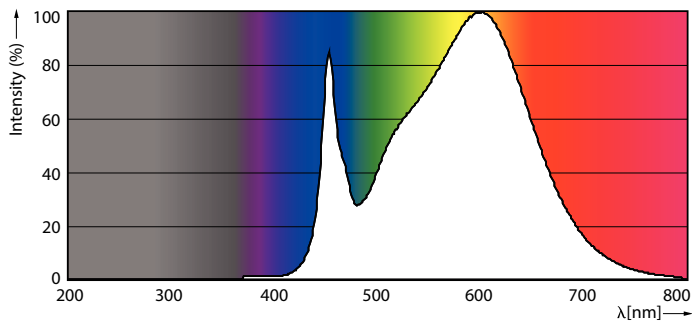

Photometric data

LEDtube 8-15W G13 835 160D IF 6U EasySmart