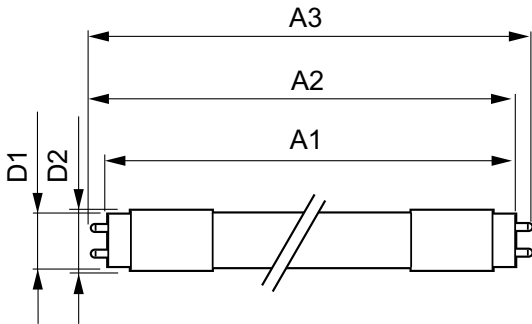

MasterConnect

8T8/24-835/IF11/MAScon IA 10/1

Product data

General Information	
Base	G13 [Medium Bi-Pin Fluorescent]
EU RoHS compliant	Yes
Nominal Lifetime (Nom)	50000 h
Switching Cycle	50000X
Light Technical	
Color Code	835 [CCT of 3500K]
Beam Angle (Nom)	160 °
Initial lumen (Nom)	1150 lm
Correlated Color Temperature (Nom)	3500 K
Color Consistency	<6
Color Rendering Index (Nom)	80
LLMF At End Of Nominal Lifetime (Nom)	70 %
Operating and Electrical	
Input Frequency	40000-85000 Hz
Power (Rated) (Nom)	8 W
Lamp Current (Max)	280 mA
Lamp Current (Min)	70 mA
Starting Time (Nom)	0.5 s
Warm Up Time to 60% Light (Nom)	0.5 s
Power Factor (Nom)	0.9
Voltage (Nom)	200-380 V
Temperature	
T-Ambient (Max)	45 °C

T-Ambient (Min)	-20 °C
T-Storage (Max)	65 °C
T-Storage (Min)	-40 °C
T-Case Maximum (Nom)	35 °C

Controls and Dimming

Dimmable	Wireless Dim
----------	--------------

Mechanical and Housing

Product Length	600 mm
----------------	--------

XUCDM.COPY.Product.Title	8T8/24-835/IF11/MAScon IA 10/1
EAN/UPC - Product	046677537265
Order code	537266
Numerator - Quantity Per Pack	1
Numerator - Packs per outer box	10
Material Nr. (12NC)	929001398564
Net Weight (Piece)	0.080 kg
Model Number	9290013985

Dimensional drawing

TLED SMART 2ft HF 8-18W 950lm 3500K

Product	D1	D2	A1	A2	A3
8T8/24-835/IF11/MAScon	25.6 mm	27.8 mm	588.6 mm	595.7 mm	602.8 mm
IA 10/1					

Photometric data

LEDtube 8-15W G13 835 160D IF 6U EasySmart