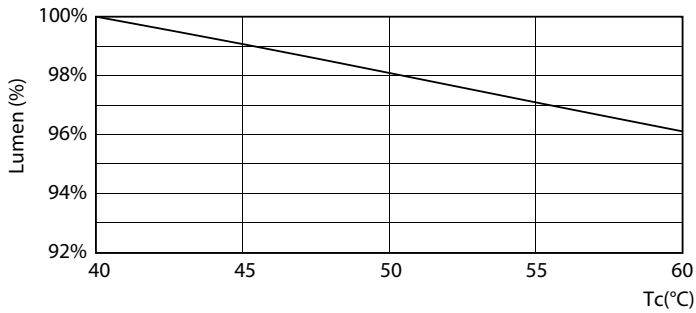

LEDtube 15W G13 830-850 160D IF 6U EasySmart

LEDtube 15W G13 830-850 160D IF 6U EasySmart