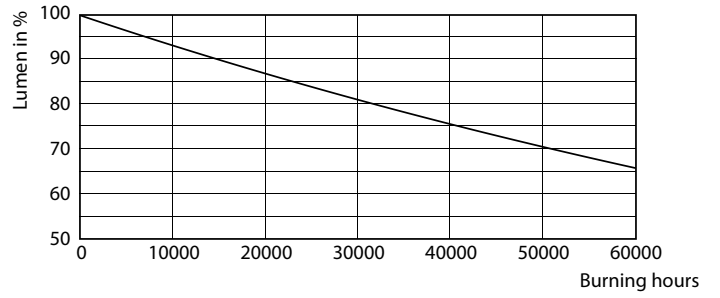

LEDtube 15W G13 830-850 160D IF 6U EasySmart