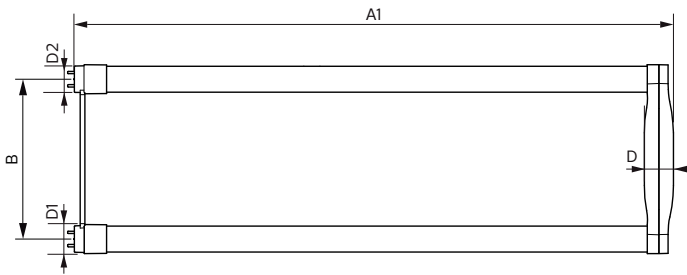

T8

Approval and Application

Energy Saving Product	Yes
Approbation Marks	UL certificate RoHS compliance DLC compliance
Energy Certifications	DLC Standard
DesignLights Consortium Qualified Product List	-

Product Data

XUCDM.COPY.Product.Title	15.5T8-6U/COR/24-850/MF21/G 10/1

EAN/UPC - Product	046677535568
Order code	535567
Numerator - Quantity Per Pack	1
Numerator - Packs per outer box	10
Material Nr. (12NC)	929001934904
Net Weight (Piece)	0.230 kg
Model Number	9290019349

Dimensional drawing

Product	D1	D2	B	A1	D
15.5T8-6U/COR/24-850/MF21/G 10/1	25.7 mm	28.1 mm	152 mm	570 mm	27.9 mm

TLED MF CorePro U bent 2100lm 5000K

Photometric data