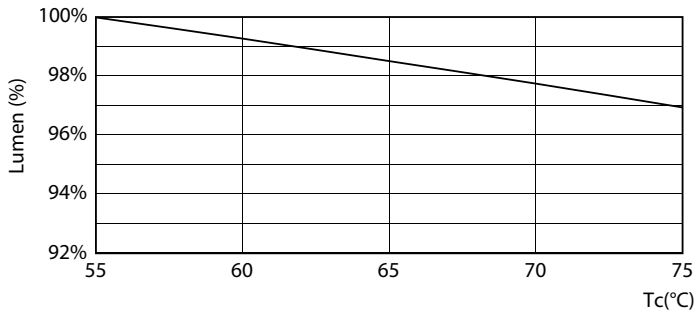

Photometric data

© OSRAM PHOTONICS G. Hager Lighting G. Page 11

15-5W 2G13 850 5000K

Lifetime