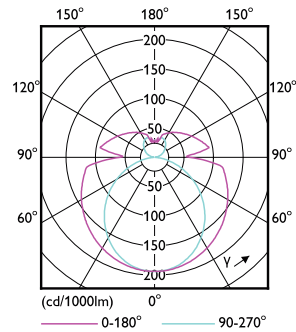

Dimensional drawing

Product	D1	D2	B	A1	D
15.5T8-6U/COR/24-850/MF21/G 10/1	25.7 mm	28.1 mm	152 mm	570 mm	27.9 mm

TLED MF CorePro U bent 2100lm 5000K

Photometric data

15-5W 2G13

15-5W 2G13 830 3000K

Photometric data