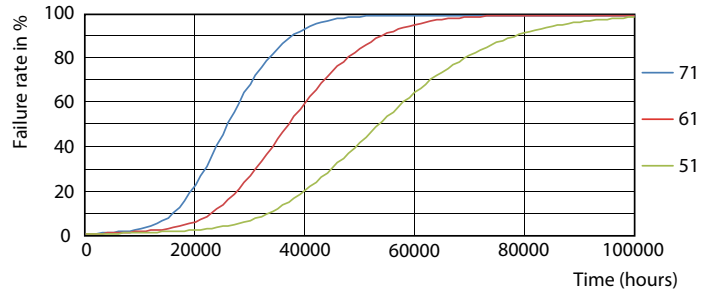

Photometric data

© OSRAM PHOTONICS G. Hager Lighting G. Page 11

15-5W 2G13 850 5000K

Lifetime

15-5W 2G13

8.5W G13

8.5W G13

15-5W 2G13