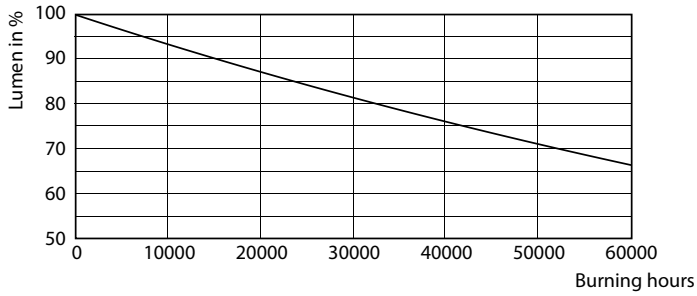

Photometric data

© OSRAM PHOTONICS G. Hager Lighting G. Page 11

15-5W 2G13 850 5000K

Lifetime

15-5W 2G13

8.5W G13

8.5W G13

15-5W 2G13