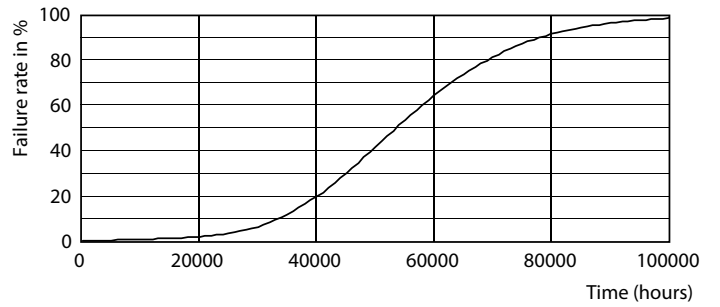

Photometric data

© OSRAM PHOTONICS G. Hager Lighting G. Page 11

15-5W 2G13 850 5000K

Lifetime