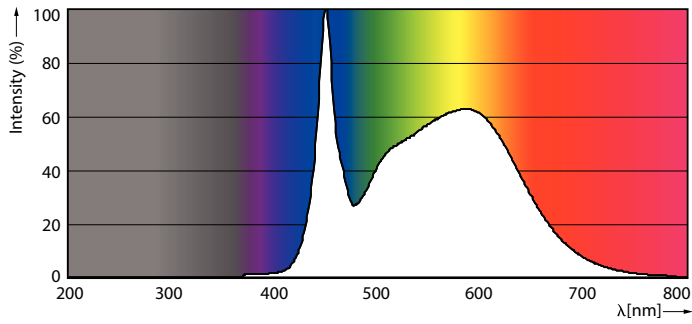

15-5W 2G13

15-5W 2G13 830 3000K