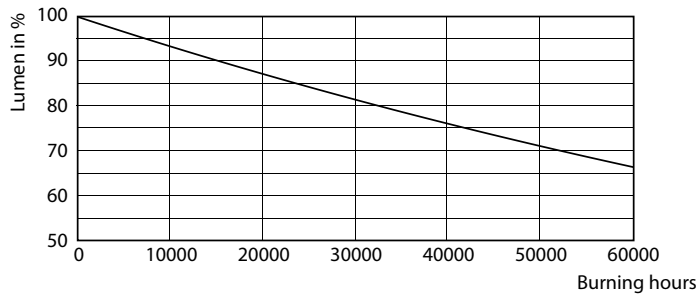

Product data

General Information	
Base	2G13 [2G13]
EU RoHS compliant	Yes
Nominal Lifetime (Nom)	50000 h
Switching Cycle	50000X
Light Technical	
Color Code	841 [CCT of 4100K (841)]
Beam Angle (Nom)	180 °
Initial lumen (Nom)	2100 lm
Luminous Flux (Rated) (Nom)	2100 lm
Correlated Color Temperature (Nom)	4000 K
Color Consistency	<6
Color Rendering Index (Nom)	82
LLMF At End Of Nominal Lifetime (Nom)	70 %
Operating and Electrical	
Input Frequency	50 to 60 Hz
Power (Rated) (Nom)	15.5 W
Lamp Current (Max)	140 mA

15-5W 2G13 840 4000K

15-5W 2G13

Photometric data

15-5W 2G13 830 3000K

Lifetime

15-5W 2G13

8.5W G13

8.5W G13