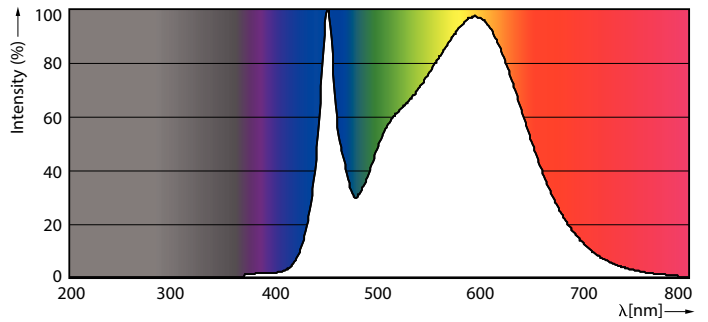

T8

Approval and Application

Energy Saving Product	Yes
Approbation Marks	UL certificate RoHS compliance DLC compliance
Energy Certifications	DLC Standard
DesignLights Consortium Qualified Product List	-

Product Data

XUCDM.COPY.Product.Title	15.5T8-6U/COR/24-840/MF21/G 10/1

EAN/UPC - Product	046677535551
Order code	535559
Numerator - Quantity Per Pack	1
Numerator - Packs per outer box	10
Material Nr. (12NC)	929001934804
Net Weight (Piece)	0.230 kg
Model Number	9290019348

Dimensional drawing

Product	D1	D2	B	A1	D
15.5T8-6U/COR/24-840/MF21/G 10/1	25.7 mm	28.1 mm	152 mm	570 mm	27.9 mm

TLED MF CorePro U bent 2100lm 4000K

Photometric data

15-5W 2G13 840 4000K

15-5W 2G13