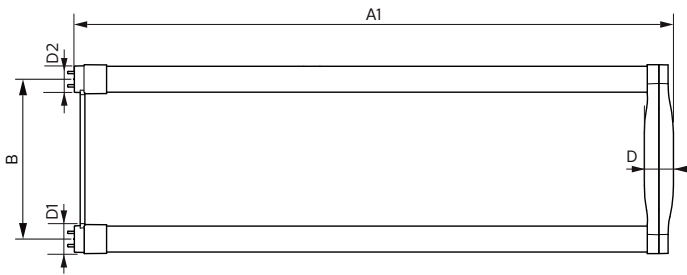

T8

Approval and Application

Energy Saving Product	Yes
Approbation Marks	UL certificate RoHS compliance DLC compliance
Energy Certifications	DLC Standard
DesignLights Consortium Qualified Product List	-

Product Data

XUCDM.COPY.Product.Title	15.5T8-6U/COR/24-840/MF21/G 10/1

EAN/UPC - Product	046677535551
Order code	535559
Numerator - Quantity Per Pack	1
Numerator - Packs per outer box	10
Material Nr. (12NC)	929001934804
Net Weight (Piece)	0.230 kg
Model Number	9290019348

Dimensional drawing

Product	D1	D2	B	A1	D
15.5T8-6U/COR/24-840/MF21/G 10/1	25.7 mm	28.1 mm	152 mm	570 mm	27.9 mm

TLED MF CorePro U bent 2100lm 4000K

Photometric data

15-5W 2G13 840 4000K