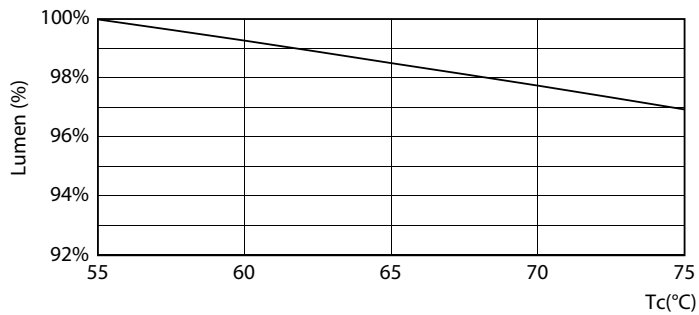

Product data

General Information	
Base	2G13 [2G13]
EU RoHS compliant	Yes
Nominal Lifetime (Nom)	50000 h
Switching Cycle	50000X
Light Technical	
Color Code	841 [CCT of 4100K (841)]
Beam Angle (Nom)	180 °
Initial lumen (Nom)	2100 lm
Luminous Flux (Rated) (Nom)	2100 lm
Correlated Color Temperature (Nom)	4000 K
Color Consistency	<6
Color Rendering Index (Nom)	82
LLMF At End Of Nominal Lifetime (Nom)	70 %
Operating and Electrical	
Input Frequency	50 to 60 Hz
Power (Rated) (Nom)	15.5 W
Lamp Current (Max)	140 mA

15-5W 2G13 840 4000K

15-5W 2G13

Photometric data

15-5W 2G13 830 3000K

Lifetime

15-5W 2G13

8.5W G13

8.5W G13