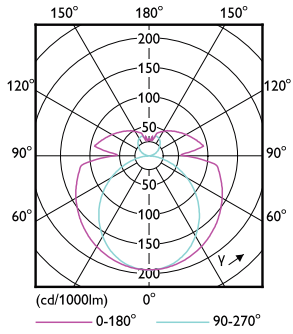

Dimensional drawing

Product	D1	D2	B	A1	D
15.5T8-6U/COR/24-840/MF21/G 10/1	25.7 mm	28.1 mm	152 mm	570 mm	27.9 mm

TLED MF CorePro U bent 2100lm 4000K

Photometric data

OSRAM Powerline U1 - Philips Lightify U1 - Page 11

15-5W 2G13 840 4000K

15-5W 2G13

Photometric data

15-5W 2G13 830 3000K

Lifetime

15-5W 2G13

8.5W G13

8.5W G13