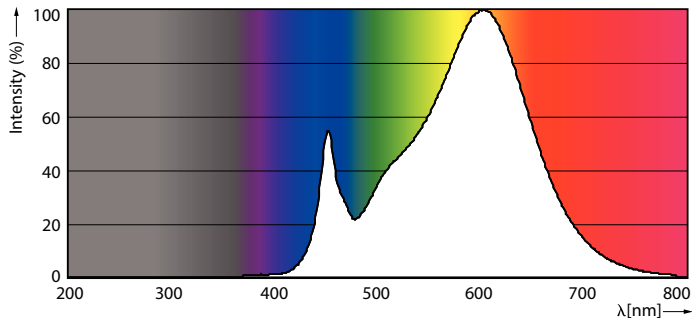

15-5W 2G13

15-5W 2G13 830 3000K