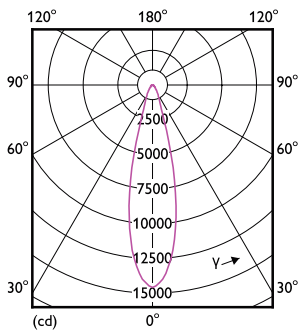

LEDspot E26 PAR38 25D