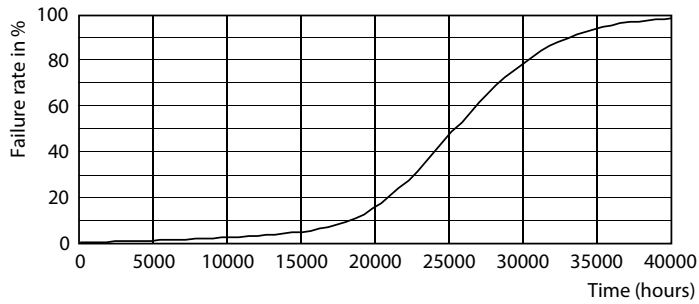

TrueForce High Lumen PAR

Lifetime

LEDspot PAR38

LEDspot PAR38