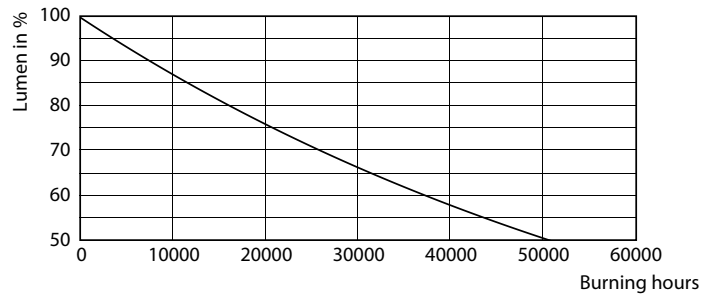

TrueForce High Lumen PAR

Lifetime

LEDspot PAR38

LEDspot PAR38