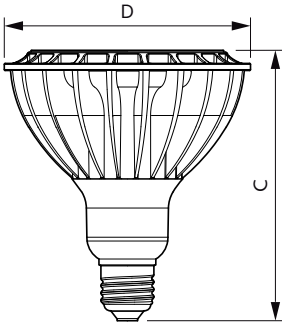

TrueForce High Lumen PAR

Numerator - Packs per outer box	6
Material Nr. (12NC)	929001916704
Net Weight (Piece)	0.425 kg

Dimensional drawing

PAR38 120V 36-W 3800lm 25D 3000K E26 ND