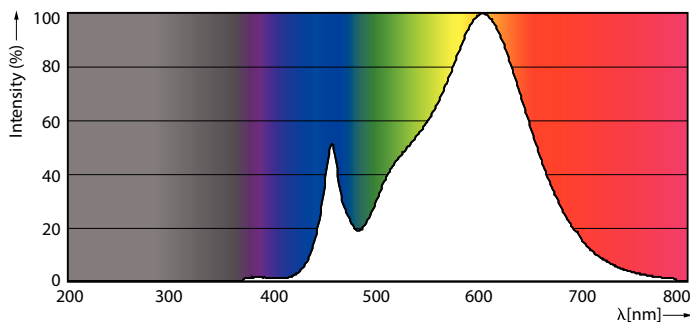

Photometric data

LEDspot PAR38

LEDspot E26 PAR38 25D