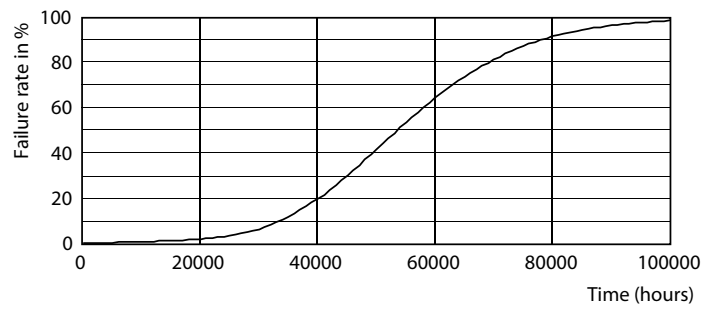

Photometric data

Lifetime

30W FA8