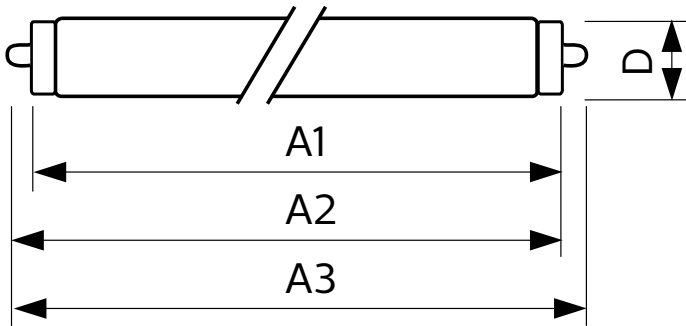

T8

Approval and Application

Energy Saving Product	Yes
Approbation Marks	UL certificate RoHS compliance DLC compliance
Energy Certifications	DLC Standard
DesignLights Consortium Qualified Product List	-

Product Data

XUCDM.COPY.Product.Title	30T8/COR/96-840/IF42/G/FA8 10/1

EAN/UPC - Product	046677533021
Order code	533026
Numerator - Quantity Per Pack	1
Numerator - Packs per outer box	10
Material Nr. (12NC)	929001897304
Net Weight (Piece)	0.540 kg
Model Number	9290018973

Dimensional drawing

TLED IF CorePro 8ft 4200lm FA8 4000K